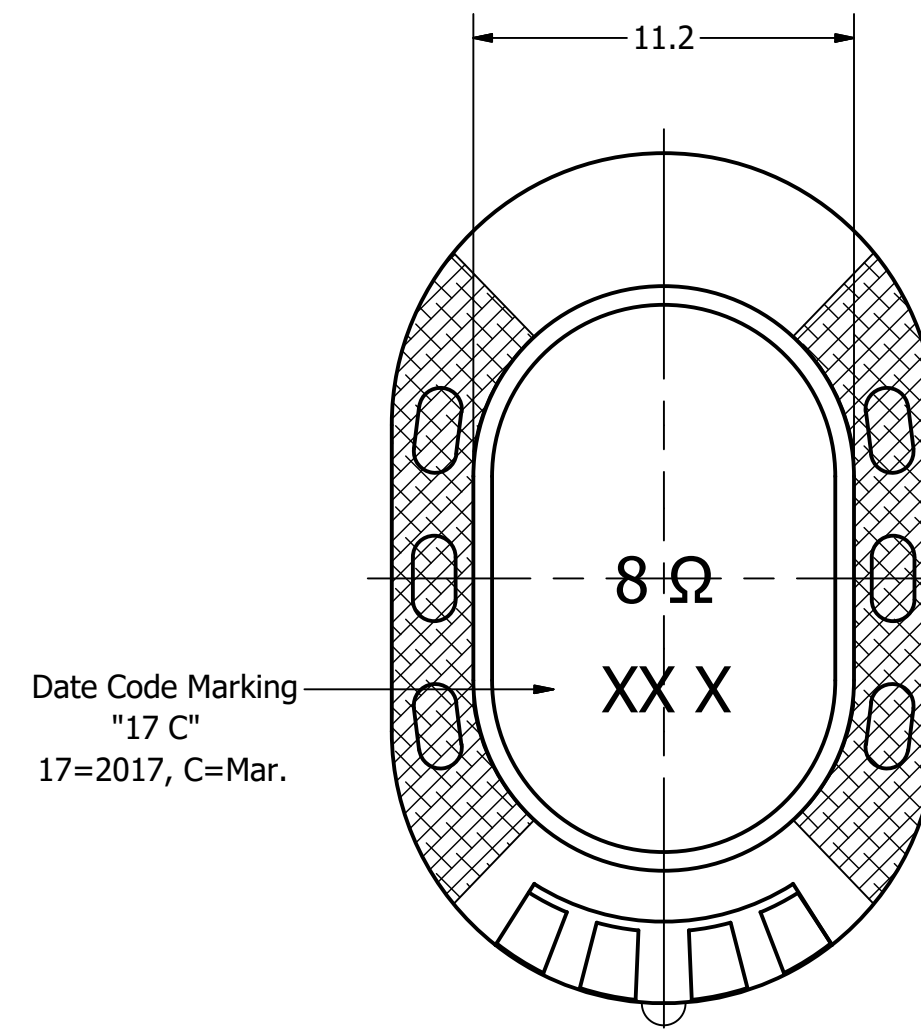

Part Number:	SW250808-1	
DRAWN	CJ	3/13/2017
CHECKED		10/2/2017
P.D.		10/2/2017
Description:	Waterproof Dynamic Speaker	
APPROVED	C.E.	10/2/2017
This document contains data proprietary to DB Unlimited. Any use or reproduction, in any form, without prior written permission of DB Unlimited is prohibited. All terms and conditions can be found at <a href="http://www.dbunlimitedco.com">www.dbunlimitedco.com</a>		

Top View

Side View

Bottom View

Items	Specifications	Conditions
Sound Pressure Level	92	dB (@ 10cm), Avg.
Resonant Frequency	850	Hz
Frequency Range	850 ~ 10,000	Hz
Nominal Power	0.5	W
Max. Power	1	W
Impedance	8	Ω
Cone Material	Mylar	
Mount Type	Flush Mount	
IP Rating	IP67	
Storage Temperature	-20 ~ +55	°C
Operating Temperature	-20 ~ +55	°C
Weight	3.02	g

REVISION HISTORY			
REV	DESCRIPTION	DATE	APPROVED
	Released from Engineering	10/2/2017	C.E.

NOTES			
1) All dimensions are in mm unless otherwise noted			
2) All tolerances are ± 0.2 mm unless otherwise noted			
3) All parts meet RoHS			
4) Subject to change or redrawn without notice			