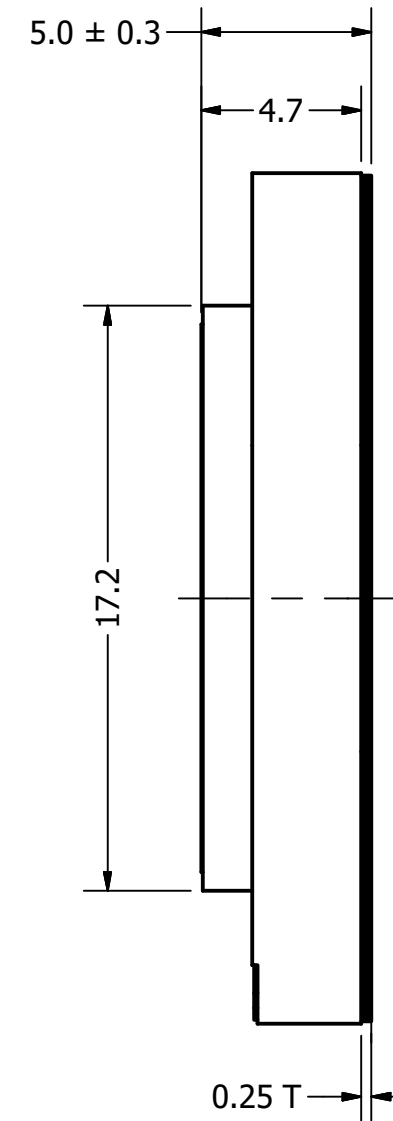

Part Number:	SW250808-1	
DRAWN	CJ	3/13/2017
CHECKED		10/2/2017
P.D.		10/2/2017
Description:	Waterproof Dynamic Speaker	
APPROVED	C.E.	10/2/2017
This document contains data proprietary to DB Unlimited. Any use or reproduction, in any form, without prior written permission of DB Unlimited is prohibited. All terms and conditions can be found at <a href="http://www.dbunlimitedco.com">www.dbunlimitedco.com</a>		

Top View

Side View

Bottom View

Items	Specifications	Conditions
Sound Pressure Level	92	dB (@ 10cm), Avg.
Resonant Frequency	850	Hz
Frequency Range	850 ~ 10,000	Hz
Nominal Power	0.5	W
Max. Power	1	W
Impedance	8	Ω
Cone Material	Mylar	
Mount Type	Flush Mount	
IP Rating	IP67	
Storage Temperature	-20 ~ +55	°C
Operating Temperature	-20 ~ +55	°C
Weight	3.02	g

REVISION HISTORY			
REV	DESCRIPTION	DATE	APPROVED
	Released from Engineering	10/2/2017	C.E.

NOTES			
1) All dimensions are in mm unless otherwise noted			
2) All tolerances are ± 0.2 mm unless otherwise noted			
3) All parts meet RoHS			
4) Subject to change or redrawn without notice			