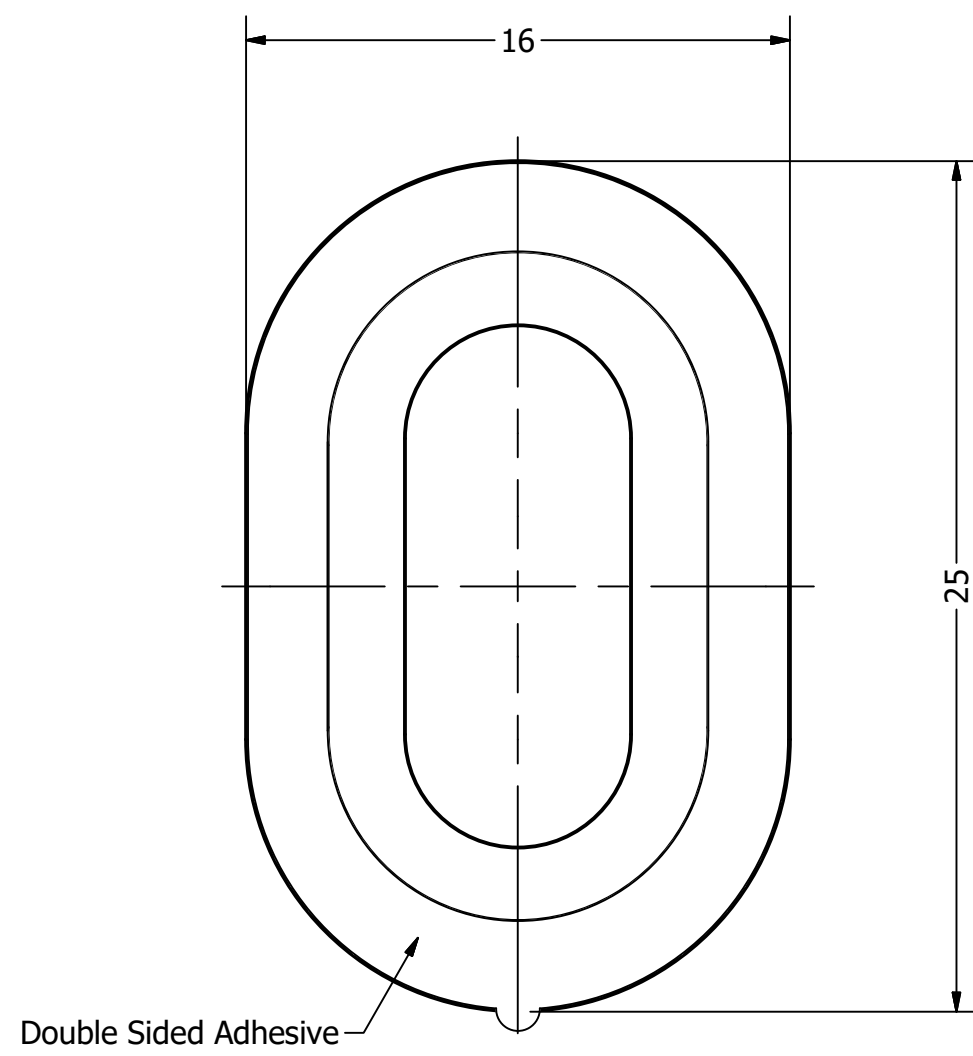

Part Number:	SW250808-1	
DRAWN	CJ	3/13/2017
CHECKED		10/2/2017
P.D.		10/2/2017
Description:	Waterproof Dynamic Speaker	
APPROVED	C.E.	10/2/2017
This document contains data proprietary to DB Unlimited. Any use or reproduction, in any form, without prior written permission of DB Unlimited is prohibited. All terms and conditions can be found at <a href="http://www.dbunlimitedco.com">www.dbunlimitedco.com</a>		

Top View

Side View

Bottom View

Items	Specifications	Conditions
Sound Pressure Level	92	dB (@ 10cm), Avg.
Resonant Frequency	850	Hz
Frequency Range	850 ~ 10,000	Hz
Nominal Power	0.5	W
Max. Power	1	W
Impedance	8	Ω
Cone Material	Mylar	
Mount Type	Flush Mount	
IP Rating	IP67	
Storage Temperature	-20 ~ +55	°C
Operating Temperature	-20 ~ +55	°C
Weight	3.02	g

REVISION HISTORY			
REV	DESCRIPTION	DATE	APPROVED
	Released from Engineering	10/2/2017	C.E.

NOTES			
1) All dimensions are in mm unless otherwise noted			
2) All tolerances are ± 0.2 mm unless otherwise noted			
3) All parts meet RoHS			
4) Subject to change or redrawn without notice			