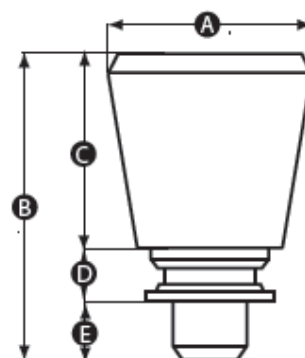

ENGLISH

Datasheet

RS Pro Spring Loaded Retractable Index Plunger

RS Stock No: 110-4582

Material

Aluminium

Pin material

Zinc plated steel

Finish

Powder coated

Colour

Black

Part No.	A	B	C	D	E	Thread size	Plunger diameter (mm)	Body material	Rest position
1104582	14	20	12	2	7	M8	4.7	Aluminium	Yes
1104583	17	26	17	2	8	M10	6.2	Aluminium	Yes