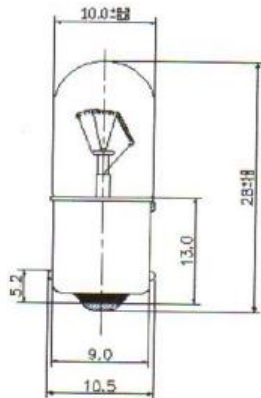

Datasheet

BA9s Filament Indicator Lamp

RS Stock number 655-9536

Dimensions: (mm)

Structure		Design Characteristics	
Bulb Type	T3 ¼ Clear	Voltage	6V
Bulb Diameter	10.5mm	Amperage	75A \pm 10%
Length	29.0mm	Filament Type	Vacuum Type
Base Type	Ba9s	Luminous Flux	4Lm \pm 20%
		Life Hours	100Hours