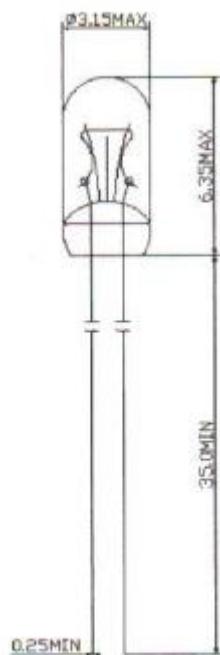

# Wire Terminal Filament Indicator Lamp, Clear, 12 V, 60 mA, 10000h

RS Stock number [655-9198](#)

Dimensions: mm

### Structure

- Bulb Type: T1 Clear
- Bulb Diameter:  $\text{Ø}3.1_{\pm 15}$
- Length: 41.35 Max
- Base Type: W.T

### Design Characteristics

- Voltage: 12V
- Amperage:  $60\text{mA}_{\pm 10\%}$
- Filament Type: Vacuum Type
- Luminous Flux:  $1.9\text{Lm}_{\pm 20\%}$
- Life Hours: 10,000Hrs