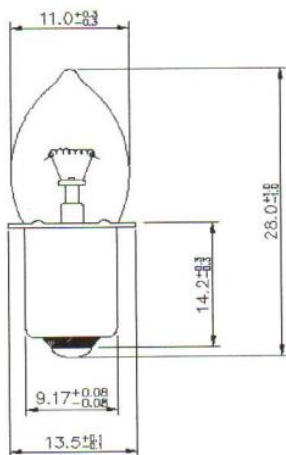

## P13.5s Filament Indicator Lamp

RS Stock number 655-9126

### Dimensions: (mm)

Structure	
Bulb Type	B3 1/2
Bulb Diameter	11.3Max
Length	29.Max
Base Type	P13.5s KRP

Design Characteristics	
Voltage	6V
Amperage	750mA <sub>±</sub> 10%
Gas Type	Krypton Gas-Filled
Life Hours	20Hours
MSCP	4.92CP <sub>±</sub> 20%