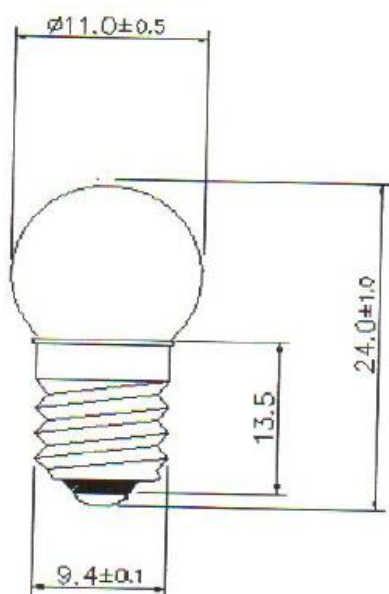

Datasheet

Clear Filament Indicator Lamp

RS Stock number [655-9081](#)

Dimensions: (mm)

Specifications

Structure		Design Characteristics	
Bulb Type	G3 1/2 Clear	Voltage	6.5V
Bulb Diameter	$\varnothing 11.2\text{max}$	Amperage	150mA \pm 10%
Length	25.0Max	Filament Type	Vacuum Type
Base Type	E10	Luminous Flux	6.0Lm \pm 20%
		Life Hours	3000hrs