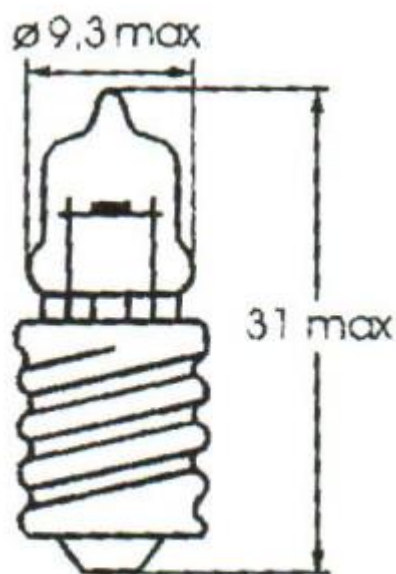

Datasheet

E10 Filament Indicator Lamp, Clear, 6 V, 700 mA, 25h

RS Stock number [655-9047](#)

Dimensions: mm

Specifications

- Bulb Type: T9x29
- Bulb Diameter: $\varnothing 9.3\text{Max}$
- Length: 31.0Max
- Base Type: E10
- Voltage: 6V
- Life : 25hrs
- Amperage: 700mA \pm 10%
- Filament Type: Vacuum Type
- Luminous Flux: 85Lm \pm 20%