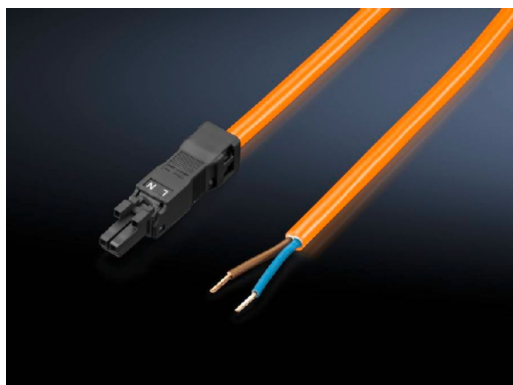

# Connection cable – SZ 2500.520

created: 17.06.2019 on [www.rittal.com/com-en](http://www.rittal.com/com-en)

## Product description

**Description:** For time-saving and simple installation of the LED system light.

**Colour:** Orange

**Standards:** Power supply cords: AVLV2  
Mains connector: ECBT2

## Product features

**Dimensions:** Length: 3000 mm

**Rated operating voltage:** 100 V - 240 V, 1~, 60 Hz

**Packs of:** 1 pc(s).

**Weight/pack:** 0.24 kg

**Copper weight (kg per piece):** 0

**EAN:** 4028177921207

---

**eCl@ss 5.1/5.1.4:** 27189241

---

**Product description:** SZ Connection cable, for power supply, 2-pole, 100-240 V, L: 3000 mm, UL

---