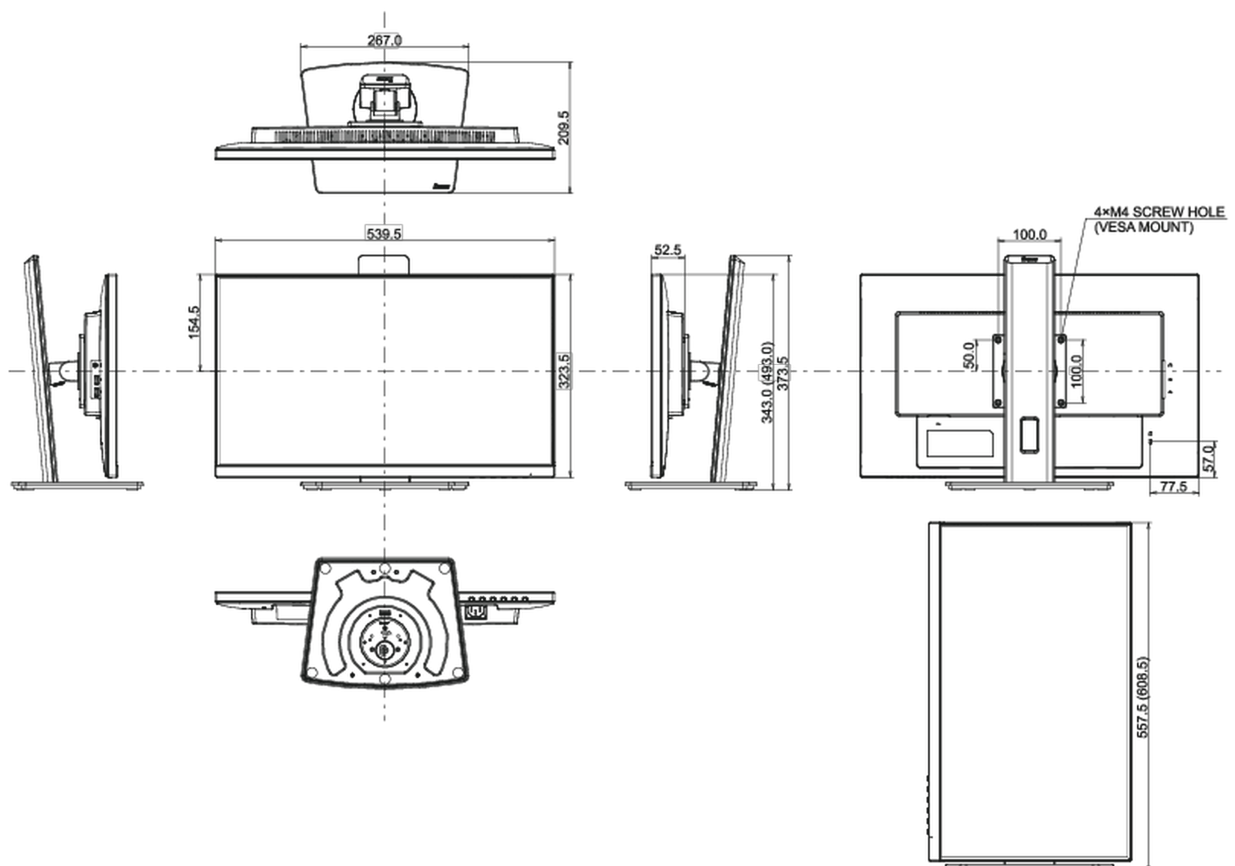

04 MECHANICAL

Display position adjustments	height, swivel, tilt, pivot (rotation both sides)
Height adjustment	150mm
Rotation (PIVOT function)	90°
Swivel stand	90°; 45° left; 45° right
Tilt angle	23° up; 5° down
VESA mounting	100 x 100mm
Cable management system	yes

05 ACCESSORIES INCLUDED

Cables	power, HDMI, USB-C
Other	quick start guide, safety guide

06 POWER MANAGEMENT

Power supply unit	internal
Power supply	AC 100 - 240V, 50/60Hz
Power usage	17W typical, 0.5W stand by, 0.5W off mode

08 DIMENSIONS / WEIGHT

Product dimensions W x H x D	539.5 x 343 (493) x 209.5mm
Box dimensions W x H x D	608 x 395 x 150mm
Weight (without box)	5.6kg
Weight (with box)	7.0kg
EAN code	4948570121762

All trademarks and registered trademarks acknowledged. E & O E. Specification subject to change without notice. All LCD's comply with ISO-9241-307:2008 in connection with pixel defects.