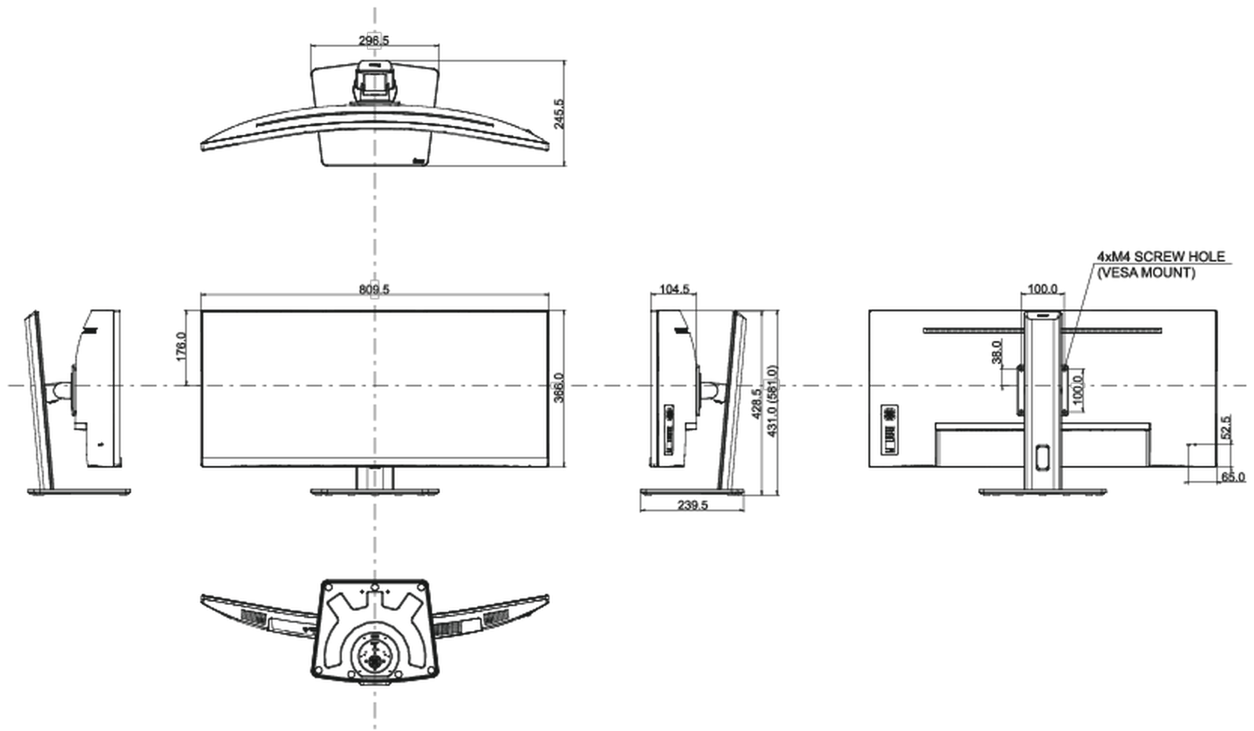

04 MECHANICAL

Display position adjustments	height, tilt
------------------------------	--------------

Height adjustment	150mm
Tilt angle	23° up; 5° down
VESA mounting	100 x 100mm
Cable management system	yes

05 ACCESSORIES INCLUDED

Cables	power, USB, HDMI, DP, USB-C
Other	quick start guide, safety guide

06 POWER MANAGEMENT

Power supply unit	internal
Power supply	AC 100 - 240V, 50/60Hz
Power usage	56W typical, 0.5W stand by, 0.5W off mode

Product dimensions W x H x D	809.5 x 431 (581) x 245.5mm
Box dimensions W x H x D	900 x 480 x 236mm
Weight (without box)	9.4kg
Weight (with box)	12.4kg
EAN code	4948570121410

All trademarks and registered trademarks acknowledged. E & O E. Specification subject to change without notice. All LCD's comply with ISO-9241-307:2008 in connection with pixel defects.