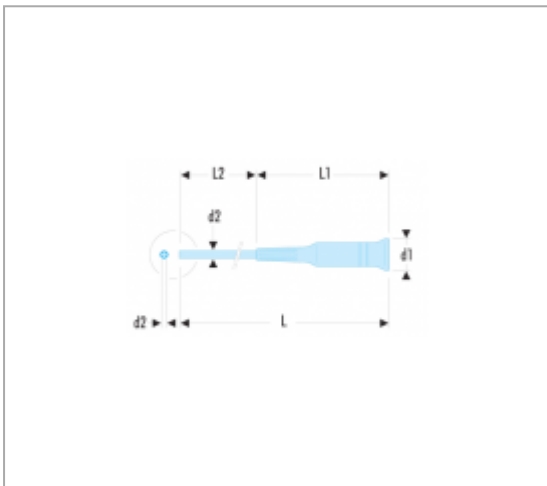

AEFP.000X35 | AEFP - AEFD MICRO-TECH® SCREWDRIVER FOR PHILLIPS® AND POZIDRIV® SCREWS

Description :

- AEFP presentation: chromed blade, hardened tip.
- AEFD presentation: hardened blade.

Informations :

	AEFP.000X35
d1 x L1 [mm]	17 x 82
d2 x L2 [mm]	2 x 35
L [mm]	117
Phillips [No]	PH.000
Pozidriv [No]	-
Color	Pink
No.	-