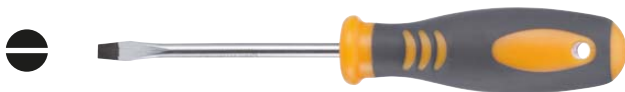

**SCREWDRIVERS SET 5 PCS**

Chrome Vanadium steel. Magnetic tip. Anatomic TPR handle. Anti-slip grip

ref.	description	☐	ean
<b>PGT040</b>	PZ: 0 x 60 - 1 x 80 - 2 x 100 mm SLOT: 4 x 80 - 5 x 125 mm	1	088327

**SLOT SCREWDRIVER**

Chrome Vanadium steel. Magnetic tip. Anatomic TPR handle. Anti-slip grip

ref.	description	☐	ean
<b>PGT001</b>	3,0 x 60 mm	12	089003
<b>PGT002</b>	4,0 x 80 mm	12	089010
<b>PGT003</b>	5,5 x 125 mm	12	089027
<b>PGT004</b>	6,5 x 150 mm	12	089034
<b>PGT005</b>	8,0 x 200 mm	12	089041