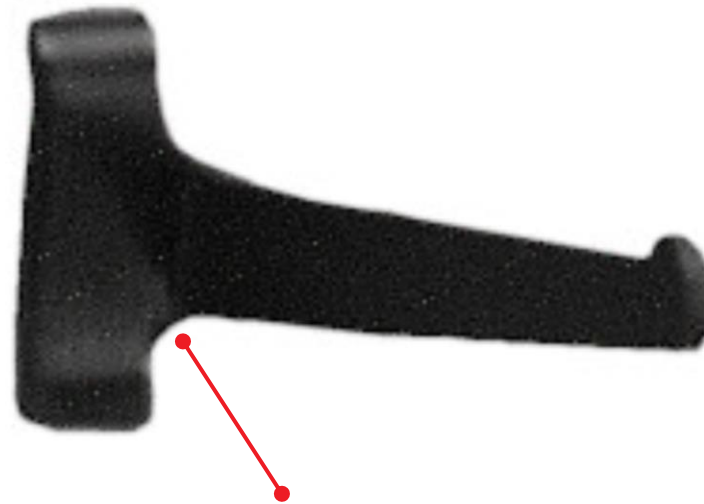

# TOOL STORAGE

SKUS	DESCRIPTION
CKS.60A	TOOL HOOK FOR COMBINATION WRENCHES
CK	STANDAR HOOK

Fits onto Facom PK series Wall Panels

Standard hook length 50mm.Fits onto Facom PK series Wall Panels.