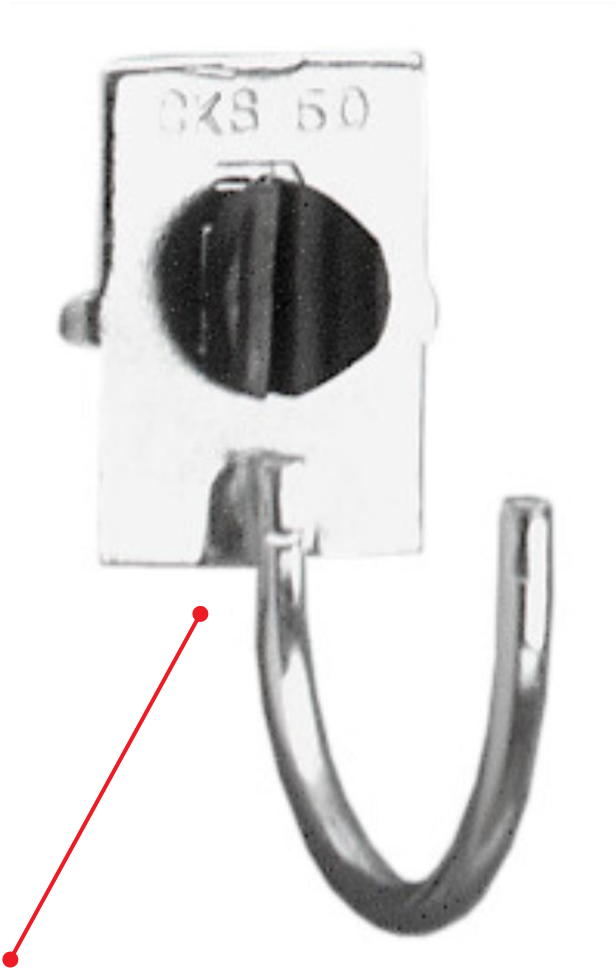

# TOOL STORAGE

SKUS	DESCRIPTION
CKS.60A	TOOL HOOK FOR COMBINATION WRENCHES
CK	STANDAR HOOK

Fits onto Facom PK series Wall Panels

Standard hook length 50mm.Fits onto Facom PK series Wall Panels.