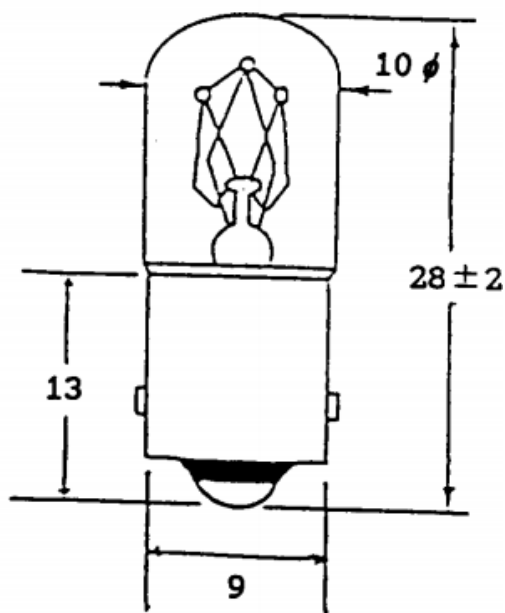

Datasheet

BA9s Filament Indicator Lamp, Clear, 36V, 56mA, 5000h

RS Stock number [360-7856](#)

Drawing (mm):

Specifications:

Bulb Diameter:	10 ± 1mm
Length:	28 ± 2mm
Base Type:	BA9s/13
Voltage:	36V
Amperage:	56mA ± 10%
Filament Type:	C-2F
	Vacuum Type
MSCP:	0.5 CP ± 20%
Life Hours:	5000Hrs