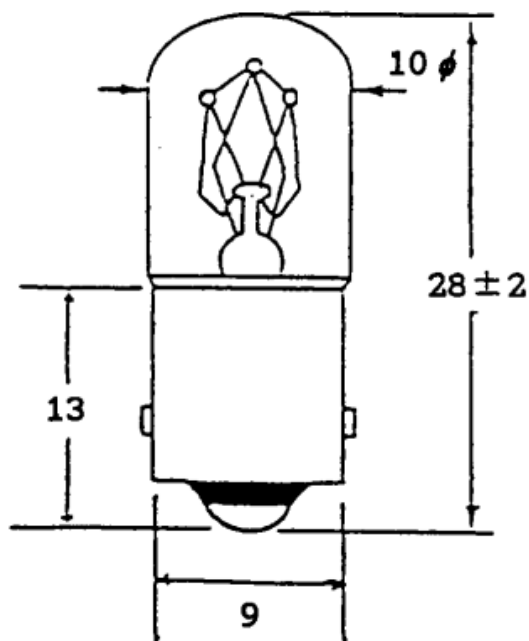

### BA9s Filament Indicator Lamp, Clear, 24V, 70mA, 10000h

RS Stock number [360-7761](#)

Drawing (mm):

### Specifications:

Bulb Diameter:	10 ± 1mm
Length:	28 ± 2mm
Base Type:	BA9s/13
Voltage:	24V
Amperage:	70mA ± 10%
Filament Type:	C-2F
	Vacuum Type
MSCP:	0.5 CP ± 20%
Life Hours:	10000Hrs