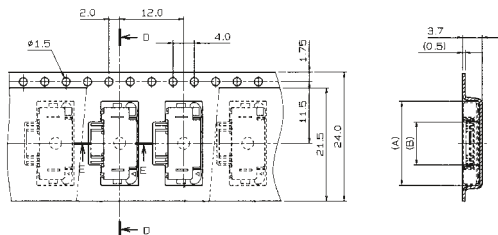

1.0mm Pitch
SERIES

6224

エンボス梱包品
Tape and Reel Package

● 5 to 11 Pos.