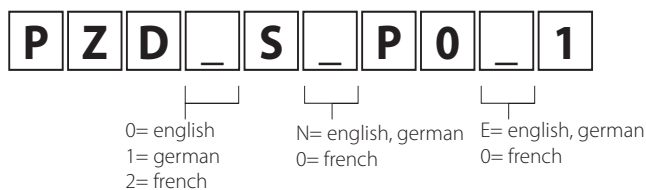

Technical specifications

Description	easy cool	easy freeze
Code	PZD*S*P0*1	PZD*C0P001
Relay	compressor 16 A	compressor 16 A defrost 8 A evaporator fans 8 A
Probes	room temp. probe included in the packaging * (NTC 1.5 m)	room and defrost temp. probes included in the packaging * (2 x NTC 1.5 m)
Control	pre-configured to reduce unit start-up times	
Display	large, +27% bigger than standard display, plus compressor icon	large, +27% bigger than standard display, plus compressor, defrost and evaporator fan icons
Alarm	high and low temperature alarm signals	
ON/OFF and defrost functions	accessible directly from the keypad	
Initial configuration	possibility to restore the initial configuration	
Keypad	ergonomic keypad with pleasant appearance	
Certification	CE & UL	
Drilling template	71x29 mm	71x29 mm

** depending on the model, check that the probes are included in the packaging

Codes

easy cool