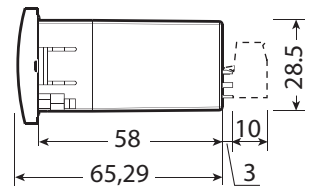

for the French version refer to the size of easy freeze

easy freeze (cod. PZD*C0P001)