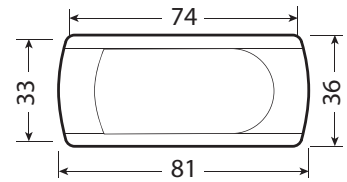

The controller can be fully programmed using just 27 parameters.

Esempio di cella, isola refrigerata e banco in bassa temperatura a spina

set -18 °C

Dimensions in mm

easy cool (cod. PZD*S*P0*1)

for the French version refer to the size of easy freeze