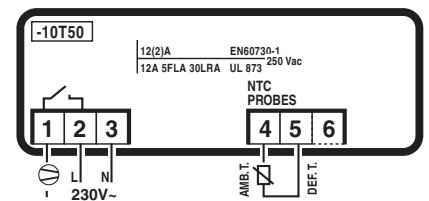

Wiring diagrams

easy cool (cod. PZD*S*P0*1)