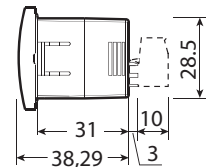

The controller can be fully programmed using just 27 parameters.

Esempio di cella, isola refrigerata e banco in bassa temperatura a spina

set -18 °C

Dimensions in mm

easy cool (cod. PZD*S*P0*1)

for the French version refer to the size of easy freeze