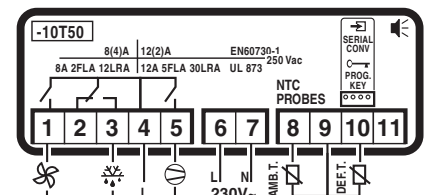

easy freeze (cod. PZD*C0P001)

Wiring diagrams

easy cool (cod. PZD*S*P0*1)

easy freeze (cod. PZD*C0P001)

Technical specifications

Description	easy cool	easy freeze
Code	PZD*S*P0*1	PZD*C0P001
Relay	compressor 16 A	compressor 16 A defrost 8 A evaporator fans 8 A
Probes	room temp. probe included in the packaging * (NTC 1.5 m)	room and defrost temp. probes included in the packaging * (2 x NTC 1.5 m)
Control	pre-configured to reduce unit start-up times	
Display	large, +27% bigger than standard display, plus compressor icon	large, +27% bigger than standard display, plus compressor, defrost and evaporator fan icons
Alarm	high and low temperature alarm signals	
ON/OFF and defrost functions	accessible directly from the keypad	
Initial configuration	possibility to restore the initial configuration	
Keypad	ergonomic keypad with pleasant appearance	
Certification	CE & UL	
Drilling template	71x29 mm	71x29 mm