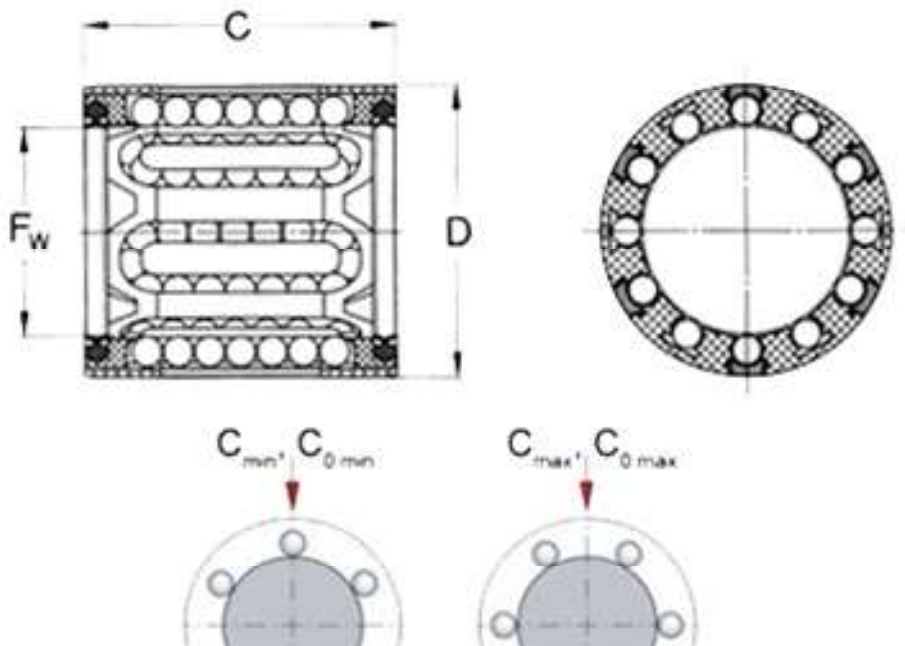

Product data sheet

LBBR 25

Linear ball bearing without seals

C [mm]:	40
D = Da [mm]:	35
Fw [mm]:	25
Ball rows [#]:	7

Date: 07/05/2020

The contents of this report are the copyright of the publisher and may not be reproduced (even extracts) unless permission is granted. Every care has been taken to ensure the accuracy of the information contained in this report but no liability can be accepted for any loss or damage whether direct, indirect or consequential arising out of the use of the information contained herein.

Product data sheet

LBBR 25

Linear ball bearing without seals

Cdyn [N]:	2120
C0 [N]:	1560
Weight [kg]:	0.047

Date: 07/05/2020

The contents of this report are the copyright of the publisher and may not be reproduced (even extracts) unless permission is granted. Every care has been taken to ensure the accuracy of the information contained in this report but no liability can be accepted for any loss or damage whether direct, indirect or consequential arising out of the use of the information contained herein.