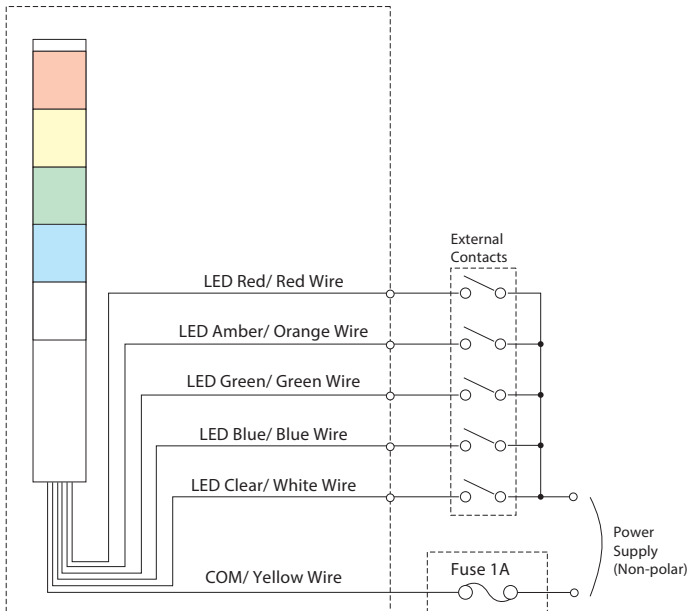

Optional MP-B Buzzer
(See Pg. 193)

Easy to add and remove

- When adding or removing modules, the center shaft that matches the amount of tiers has to be purchased.

Interchangeable LED Modules

Changeable color sequence: Easy to add/ remove up to 5 colored modules even after installation.

Note: LED modules of the same color within a signal tower will light up simultaneously.

Wiring doesn't change

- The LED Module colors correspond to the wiring, so re-wiring is not necessary.

How to Order

Dimensions (Unit: mm)

MP Type

Height
1 Tier : 265
2 Tiers : 300
3 Tiers : 335
4 Tiers : 370
5 Tiers : 405

MPS Type

Height
1 Tier : 90
2 Tiers : 125
3 Tiers : 160
4 Tiers : 195
5 Tiers : 230

Wiring

• MP/MPS Contact/ Switch

• MP/MPS NPN Open Collector

• MP/MPS PNP Open Collector