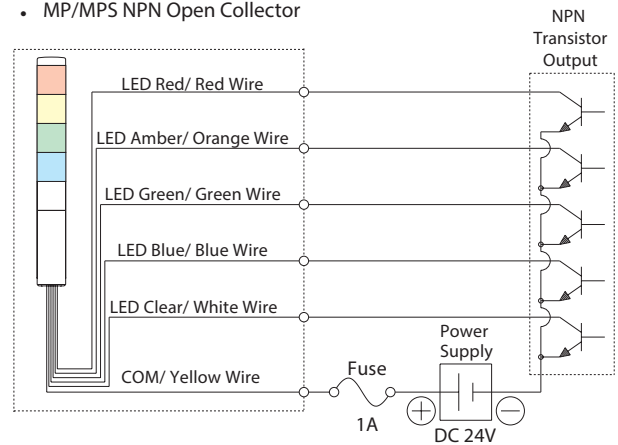

• MP/MPS NPN Open Collector