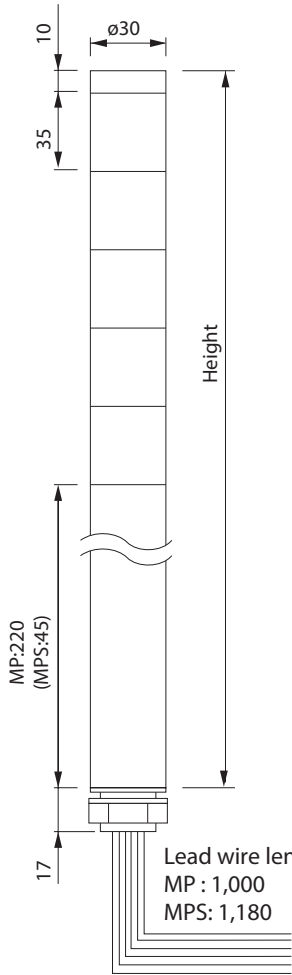

MP/MPS

Signal Tower

- LED
- IP65
- Ø30
- Cable
- NPN/PNP
Open-collector

MPS

MP

Super slim 30mm silver body Signal Tower, ideal for small devices.

FEATURES

- PATLITE's exclusive hybrid prism-cut lens designed for enhanced visibility from any direction and distance.
- Double-insulated construction for enhanced durability and safety in the work environment.
- Direct mount installation with just a single hole.
- Interchangeable Modules need no re-wiring, even after installation.
- Main body is constructed of superior impact and heat resistant ABS resin.
- Lens is made of superior weather resistant and light translucent AS resin.
- Available Colors are in Red, Amber, Green, Blue, and Clear/White.
- Conforms to the CE requirements.
- UL Recognized Components (File No. E215660)

Optional MP-B Buzzer
(See Pg. 193)

Easy to add and remove

- When adding or removing modules, the center shaft that matches the amount of tiers has to be purchased.

Interchangeable LED Modules

Changeable color sequence: Easy to add/ remove up to 5 colored modules even after installation.

Note: LED modules of the same color within a signal tower will light up simultaneously.

Wiring doesn't change

- The LED Module colors correspond to the wiring, so re-wiring is not necessary.

How to Order

Dimensions (Unit: mm)

MP Type

Height
1 Tier : 265
2 Tiers : 300
3 Tiers : 335
4 Tiers : 370
5 Tiers : 405

MPS Type

Height
1 Tier : 90
2 Tiers : 125
3 Tiers : 160
4 Tiers : 195
5 Tiers : 230

Wiring

• MP/MPS Contact/ Switch