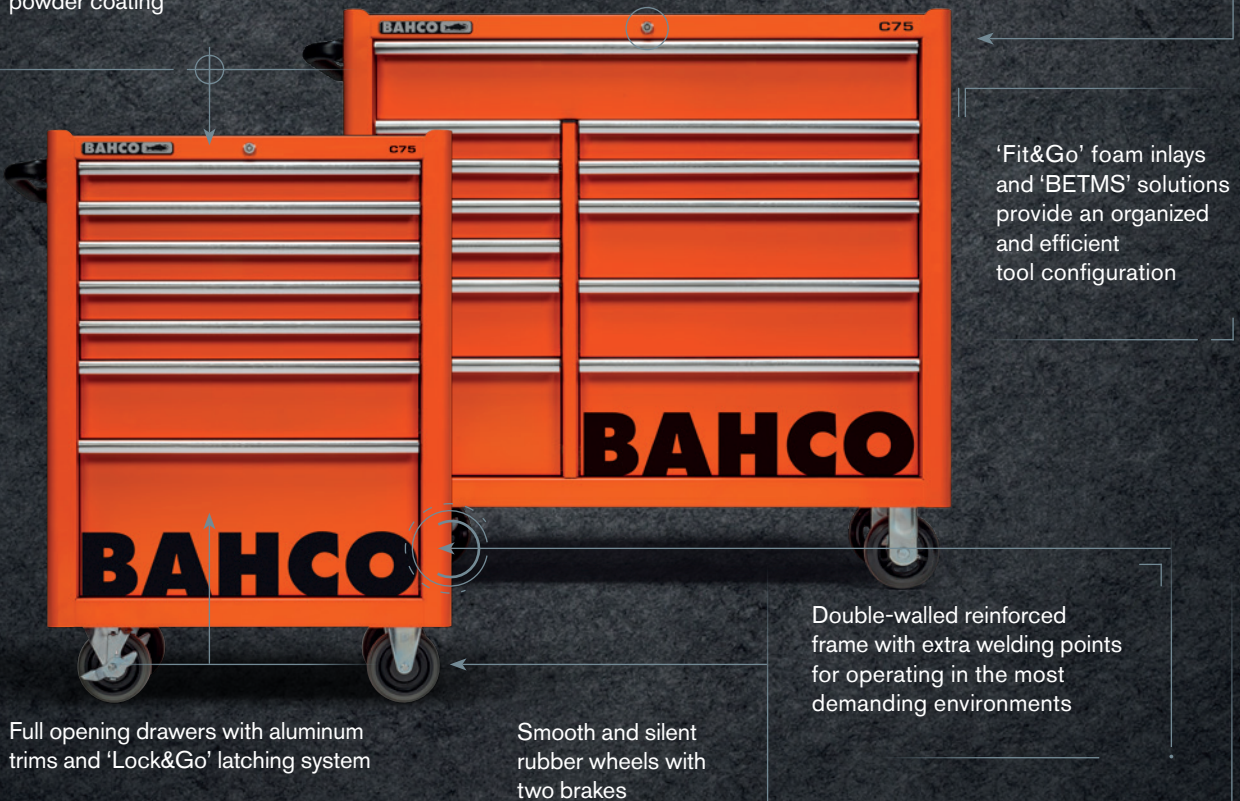

## BAHCO 26" / 40" LEGENDARY TOOL TROLLEY

# 'CLASSIC' C75

With a host of new features and personalisation options, our redesigned C75 Classic tool trolley combines the performance and innovation we've built our reputation on. The front of the 26" and 40" designs pair robust, sturdy design with rounded corners, to ensure maximum protection without sharp edges. While an aluminium trim reinforces the classic look, a new heavy-duty case and innovative special features, like fully-opening drawers, Lock&Go latching and an anti-theft locking system, mean optimal safety is assured in any working environment.

Painted in- and outside with a high-quality scratch resistant powder coating

Anti-theft round locking system

Add-on solutions for attaching a wide range of accessories

'Fit&Go' foam inlays and 'BETMS' solutions provide an organized and efficient tool configuration

Double-walled reinforced frame with extra welding points for operating in the most demanding environments

Full opening drawers with aluminum trims and 'Lock&Go' latching system

Smooth and silent rubber wheels with two brakes