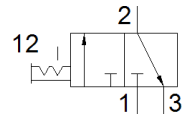

# on-off valve MS6-EM1-1/2-S-Z

Part number: 541269

FESTO

Manual, with silencer, direction of flow: from right to left.