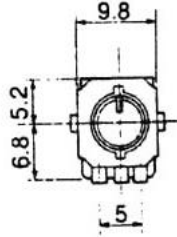

**SNAP-IN INSULATED  
SHAFT ROTARY POTENTIOMETER**

**Q-4539**

**YRV-R0904N**

Vertical Type,  
Single Unit

**SPECIFICATIONS**