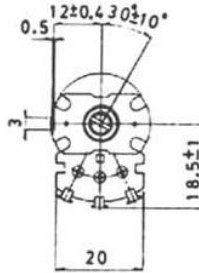

METAL SHAFT ROTARY POTENTIOMETER

Q-7220

YRV-24S

Vertical Type with Switch,
Single Unit

SPECIFICATIONS