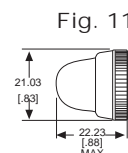

103 SERIES FOR 1" MOUNTING HOLE • OILTIGHT*

BASE PART NO.	VOLTAGE	LAMP NO.	FIG
103-3114-05-103	105-125	521-9051 (B7A)	13
103-3114-05-103	210-250	521-9055 (F4A)	13

CAP PART NO.	COLOR	FIG	CAP PART NO.	COLOR	FIG
103-1231-403	RED	14	103-1235-403	WHITE	14
103-1233-403	AMBER	14	103-1237-403	CLEAR	14

Material & Finish: Base - Nickel Plated Brass, Cap - Polycarbonate with Chrome Plated Brass Bezel

Green & Blue Lens Caps Not Available For Neon Indicators

Neon and incandescent lamp information on Pages 35 and 36

* See Page 14 for Oiltight information

Dimensions in mm [inches]