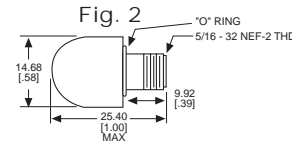

Uses:
T-2 MIDGET
FLANGE BASE
NEON LAMP

052, 081, 095 & 135 SERIES FOR 11/16" MOUNTING HOLE • WATERTIGHT

BASE PART NO.	VOLTAGE	LAMP NO.	FIG
081-0408-01-343	105-125 AC-DC	521-9053 (B1A)	3
081-0463-01-313	110-125 AC	521-9054 (B2A)	3
081-1308-01-343	105-125 AC-DC	521-9053 (B1A)	4
081-1363-01-313	110-125 AC	521-9054 (B2A)	4

CAP PART NO.	COLOR	FIG	CAP PART NO.	COLOR	FIG
052-3191-003	RED	5	095-3131-003	RED	7
052-3193-003	AMBER	5	095-3133-003	AMBER	7
052-3195-003	WHITE	5	095-3135-003	WHITE	7
052-3197-003	CLEAR	5	095-3137-003	CLEAR	7
081-0131-303	RED	6	135-3231-003	RED	8
081-0133-303	AMBER	6	135-3233-003	AMBER	8
081-0135-303	WHITE	6	135-3235-003	WHITE	8
081-0137-303	CLEAR	6	135-3237-003	CLEAR	8

Material & Finish: Base - Chrome Plated Brass, Cap - Polycarbonate - 081 has Chrome Plated Bezel