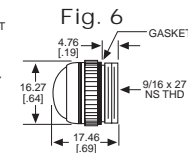

Material & Finish: Base - Black Anodized Aluminum, Cap - High Impact Plastic

Uses:
T-2 MIDGET
FLANGE BASE
NEON LAMP

052, 081, 095 & 135 SERIES FOR 11/16" MOUNTING HOLE • WATERTIGHT

BASE PART NO.	VOLTAGE	LAMP NO.	FIG
081-0408-01-343	105-125 AC-DC	521-9053 (B1A)	3
081-0463-01-313	110-125 AC	521-9054 (B2A)	3
081-1308-01-343	105-125 AC-DC	521-9053 (B1A)	4
081-1363-01-313	110-125 AC	521-9054 (B2A)	4

Material & Finish: Base - Chrome Plated Brass, Cap - Polycarbonate - 081 has Chrome Plated Bezel

Uses:
T 3 1/4
MINIATURE
BAYONET
BASE
NEON
LAMP

125 SERIES FOR 11/16" MOUNTING HOLE • OILTIGHT*

BASE PART NO.	VOLTAGE	LAMP NO.	FIG
125-0408-11-143	105-125 AC-DC	521-9053 (B1A)	9
125-0463-11-113	110-125 AC	521-9054 (B2A)	9
125-1308-11-143	105-125 AC-DC	521-9053 (B1A)	10
125-1363-11-113	110-125 AC	521-9054 (B2A)	10

Green & Blue Lens Caps Not Available For Neon Indicators

Neon and incandescent lamp information on Pages 35 and 36

* See Page 14 for Oiltight information

Dimensions in mm [inches]

Uses:
T 4 1/2
CANDELABRA
SCREW BASE
NEON LAMP