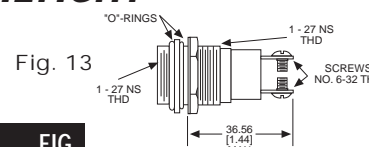

CAP PART NO.	COLOR	FIG	CAP PART NO.	COLOR	FIG
103-1231-403	RED	14	103-1235-403	WHITE	14
103-1233-403	AMBER	14	103-1237-403	CLEAR	14

Material & Finish: Base - Nickel Plated Brass, Cap - Polycarbonate with Chrome Plated Brass Bezel

Green & Blue Lens Caps Not Available For Neon Indicators

Neon and incandescent lamp information on Pages 35 and 36

* See Page 14 for Oiltight information

Dimensions in mm [inches]

Uses:
T 4 1/2
CANDELABRA
SCREW BASE
NEON LAMP