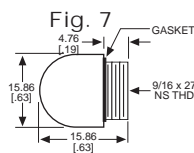

Material & Finish: Base - Chrome Plated Brass, Cap - Polycarbonate - 081 has Chrome Plated Bezel

Uses:
T 3 1/4
MINIATURE
BAYONET
BASE
NEON
LAMP

125 SERIES FOR 11/16" MOUNTING HOLE • OILTIGHT*

BASE PART NO.	VOLTAGE	LAMP NO.	FIG
125-0408-11-143	105-125 AC-DC	521-9053 (B1A)	9
125-0463-11-113	110-125 AC	521-9054 (B2A)	9
125-1308-11-143	105-125 AC-DC	521-9053 (B1A)	10
125-1363-11-113	110-125 AC	521-9054 (B2A)	10

Green & Blue Lens Caps Not Available For Neon Indicators

Neon and incandescent lamp information on Pages 35 and 36

* See Page 14 for Oiltight information

Dimensions in mm [inches]

Uses:
T 4 1/2
CANDELABRA
SCREW BASE
NEON LAMP