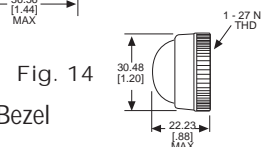

CAP PART NO.	COLOR	FIG	CAP PART NO.	COLOR	FIG
103-1231-403	RED	14	103-1235-403	WHITE	14
103-1233-403	AMBER	14	103-1237-403	CLEAR	14

Material & Finish: Base - Nickel Plated Brass, Cap - Polycarbonate with Chrome Plated Brass Bezel

Green & Blue Lens Caps Not Available For Neon Indicators

Neon and incandescent lamp information on Pages 35 and 36

* See Page 14 for Oiltight information

Dimensions in mm [inches]

Uses:
T 4 1/2
CANDELABRA
SCREW BASE
NEON LAMP