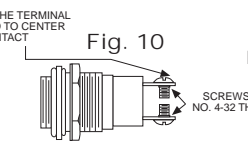

Uses:
T 3 1/4
MINIATURE
BAYONET
BASE
NEON
LAMP