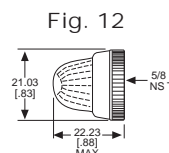

103 SERIES FOR 1" MOUNTING HOLE • OILTIGHT*

BASE PART NO.	VOLTAGE	LAMP NO.	FIG
103-3114-05-103	105-125	521-9051 (B7A)	13
103-3114-05-103	210-250	521-9055 (F4A)	13

CAP PART NO.	COLOR	FIG	CAP PART NO.	COLOR	FIG
103-1231-403	RED	14	103-1235-403	WHITE	14
103-1233-403	AMBER	14	103-1237-403	CLEAR	14

Material & Finish: Base - Nickel Plated Brass, Cap - Polycarbonate with Chrome Plated Brass Bezel

Green & Blue Lens Caps Not Available For Neon Indicators

Neon and incandescent lamp information on Pages 35 and 36

* See Page 14 for Oiltight information

Dimensions in mm [inches]