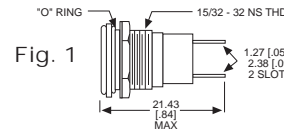

Uses:
T-2 MIDGET
FLANGE BASE
NEON LAMP

052, 081, 095 & 135 SERIES FOR 11/16" MOUNTING HOLE • WATERTIGHT

BASE PART NO.	VOLTAGE	LAMP NO.	FIG
081-0408-01-343	105-125 AC-DC	521-9053 (B1A)	3
081-0463-01-313	110-125 AC	521-9054 (B2A)	3
081-1308-01-343	105-125 AC-DC	521-9053 (B1A)	4
081-1363-01-313	110-125 AC	521-9054 (B2A)	4

CAP PART NO.	COLOR	FIG	CAP PART NO.	COLOR	FIG
052-3191-003	RED	5	095-3131-003	RED	7
052-3193-003	AMBER	5	095-3133-003	AMBER	7
052-3195-003	WHITE	5	095-3135-003	WHITE	7
052-3197-003	CLEAR	5	095-3137-003	CLEAR	7
081-0131-303	RED	6	135-3231-003	RED	8
081-0133-303	AMBER	6	135-3233-003	AMBER	8
081-0135-303	WHITE	6	135-3235-003	WHITE	8
081-0137-303	CLEAR	6	135-3237-003	CLEAR	8

Material & Finish: Base - Chrome Plated Brass, Cap - Polycarbonate - 081 has Chrome Plated Bezel