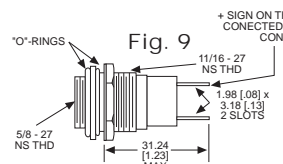

Uses:
T 3 1/4
MINIATURE
BAYONET
BASE
NEON
LAMP