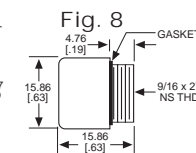

Material & Finish: Base - Chrome Plated Brass, Cap - Polycarbonate - 081 has Chrome Plated Bezel

Uses:
T 3 1/4
MINIATURE
BAYONET
BASE
NEON
LAMP

125 SERIES FOR 11/16" MOUNTING HOLE • OILTIGHT*

BASE PART NO.	VOLTAGE	LAMP NO.	FIG
125-0408-11-143	105-125 AC-DC	521-9053 (B1A)	9
125-0463-11-113	110-125 AC	521-9054 (B2A)	9
125-1308-11-143	105-125 AC-DC	521-9053 (B1A)	10
125-1363-11-113	110-125 AC	521-9054 (B2A)	10

Green & Blue Lens Caps Not Available For Neon Indicators

Neon and incandescent lamp information on Pages 35 and 36

* See Page 14 for Oiltight information

Dimensions in mm [inches]

Uses:
T 4 1/2
CANDELABRA
SCREW BASE
NEON LAMP