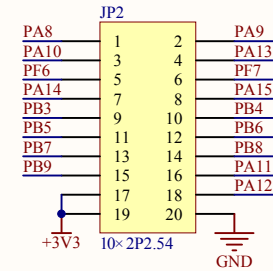

LED

KEY

Extension Pin

Company Name: GigaDevice

File Name: Extension

Revision: 1.0

Data: 2013-9-13

Author: XuFei