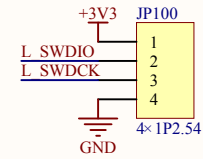

MCU SWD

HSE

Reset

Company Name: GigaDevice

File Name: GDLink

Revision: 1.0

Data: 2015-01-09

Author: XuFei