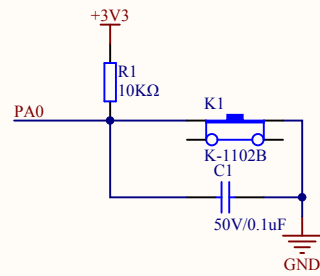

LED

KEY

Extension Pin

Company Name: GigaDevice

File Name: Extension

Revision: 1.0

Data: 2013-9-13

Author: XuFei