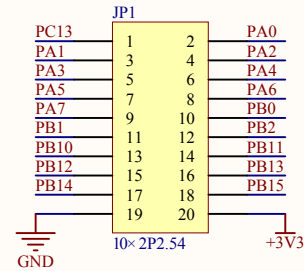

LED

KEY

Extension Pin

Company Name: GigaDevice

File Name: Extension

Revision: 1.0

Data: 2013-9-13

Author: XuFei