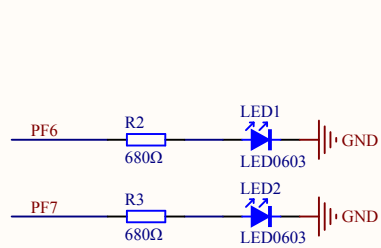

LED

KEY

Extension Pin

Company Name: GigaDevice

File Name: Extension

Revision: 1.0

Data: 2013-9-13

Author: XuFei