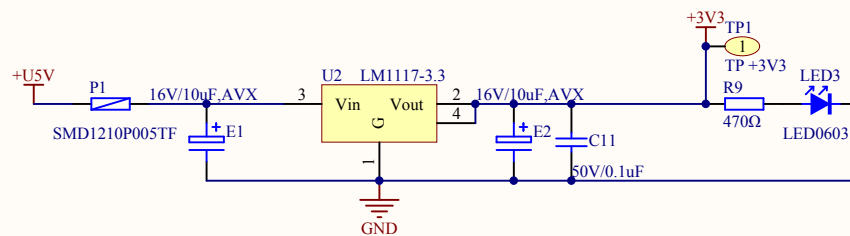

Company Name: GigaDevice

File Name: Power

Revision: 1.1

Data: 2015-07

Author: XuFei