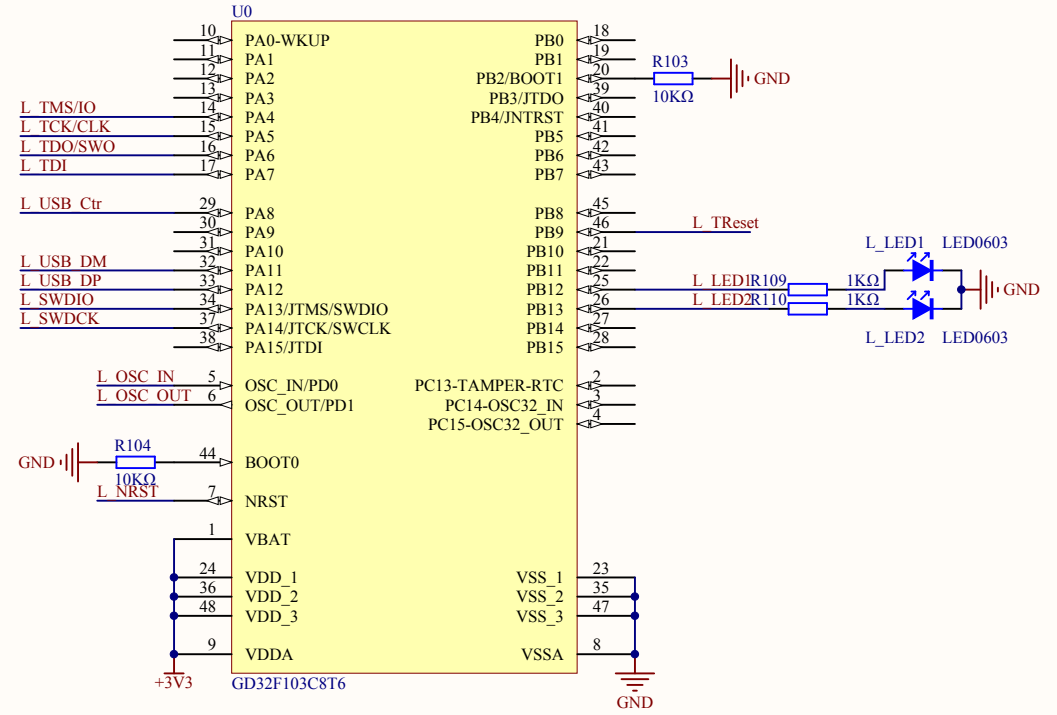

LED

KEY

Extension Pin

Company Name: GigaDevice

File Name: Extension

Revision: 1.0

Data: 2013-9-13

Author: XuFei

MCU SWD

HSE

Reset

Company Name: GigaDevice

File Name: GDLink

Revision: 1.0

Data: 2015-01-09

Author: XuFei