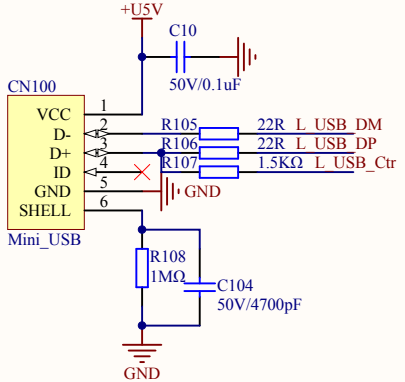

Reset

Company Name: GigaDevice

File Name: GDLink

Revision: 1.0

Data: 2015-01-09

Author: XuFei