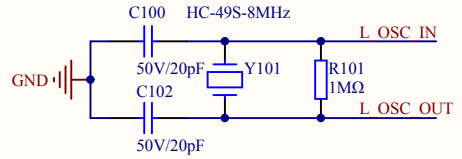

MCU SWD

HSE

Reset

Company Name: GigaDevice

File Name: GDLink

Revision: 1.0

Data: 2015-01-09

Author: XuFei