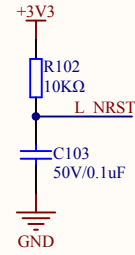

Reset

Company Name: GigaDevice

File Name: GDLink

Revision: 1.0

Data: 2015-01-09

Author: XuFei