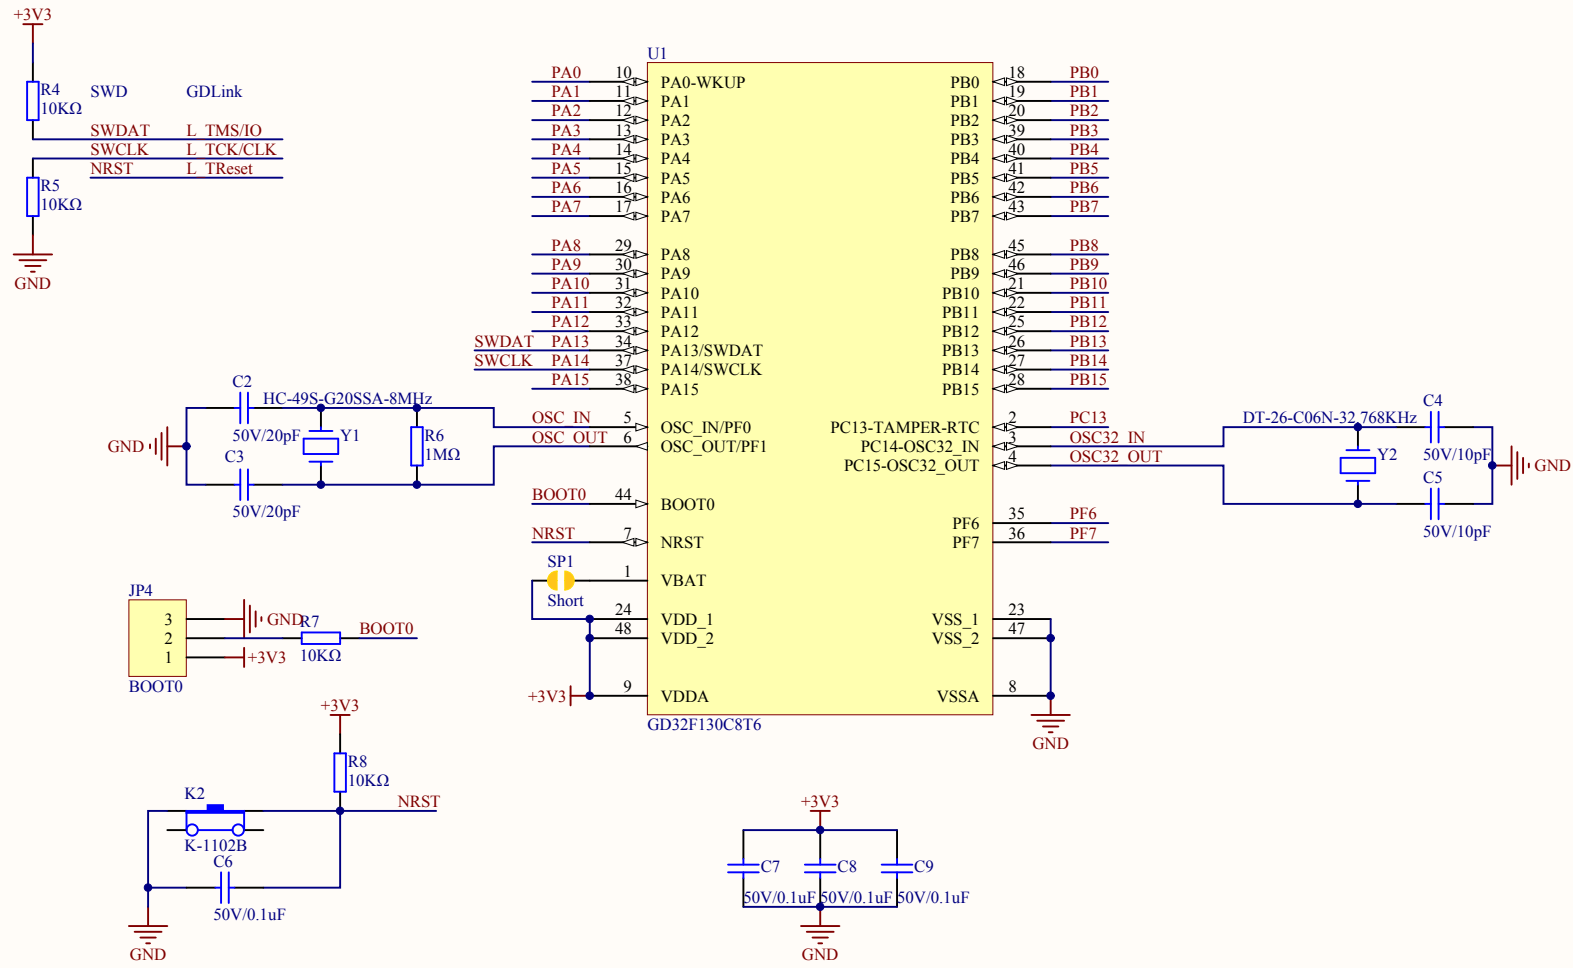

LED

KEY

Extension Pin

Company Name: GigaDevice

File Name: Extension

Revision: 1.0

Data: 2013-9-13

Author: XuFei

MCU SWD

HSE

Reset

Company Name: GigaDevice

File Name: GDLink

Revision: 1.0

Data: 2015-01-09

Author: XuFei