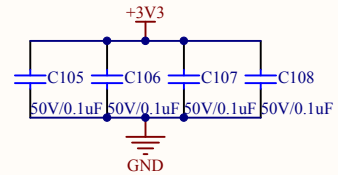

Reset

Company Name: GigaDevice

File Name: GDLink

Revision: 1.0

Data: 2015-01-09

Author: XuFei