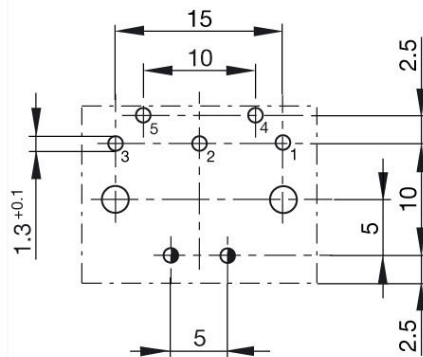

Name	MAB 5 SH schwarz/black
	panel-mounted socket for PCBs; not shielded; plug-in direction parallel to the PCB, recommended board thickness 1.5 mm; additionally fixing with screws (DIN 40081)
<b>Delivery informations</b>	
Availability	available
<b>Product description</b>	
Type	MAB 5 SH schwarz/black
Order No.	931 744-200
Type of contact	female
Description	panel-mounted socket for PCBs; not shielded; plug-in direction parallel to the PCB, recommended board thickness 1.5 mm; additionally fixing with screws (DIN 40081)
Colour	black
Number of contacts	5
Conductor size	$\leq 0.34 \text{ mm}^2$
<b>Technical data</b>	
LF output "Phone"	EN 60 130-09
Pole arrangement DIN	DIN 41 524
Rated current	4 A
Rated voltage	AC/DC 34 V
Type of termination	solder
<b>Material</b>	
Contact material (socket)	brass
Contact surface material	tin plated
Contact bearer material	PS-I/UL standard 94 HB
Housing material	PS-I/UL standard 94 HB
<b>Environmental conditions</b>	
Protection class (IEC 60529)	IP 30
Temperature range	-20 °C to +60 °C

Picture  
Drawing

Arrangement of the soldering points on the components side

- : Two holes 2.4 in diameter for additional fixing with pan-head tapping screws, size ST 2.2 ... DIN ISO 1481.
- : Recommended hole diameter for locking spike  $1.3 \pm 0.05$ .