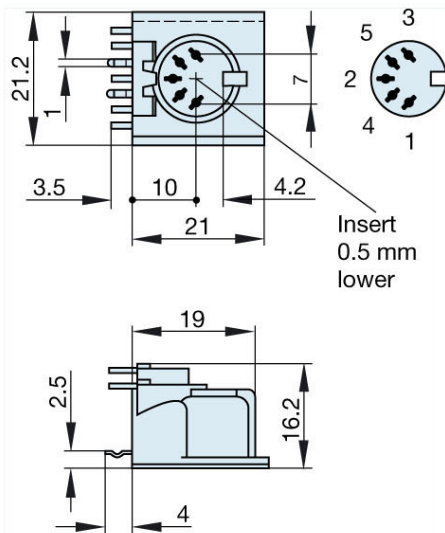

## Product information MAB 5 SH schwarz/black

Industrial Connecting Solutions: Circular Connectors: Audio/Video Connectors: DIN EN 60 130-09 Connectors (MAS/MAK series): without locking screw: Panel-mounted sockets: MAB 5 SH schwarz/black  
<https://catalog.beldensolutions.com:443/link/57078-24228-256281-256282-24384-24385-24386-39337/en/conf/uistate>

Name	MAB 5 SH schwarz/black
	panel-mounted socket for PCBs; not shielded; plug-in direction parallel to the PCB, recommended board thickness 1.5 mm; additionally fixing with screws (DIN 40081)
<b>Delivery informations</b>	
Availability	available
<b>Product description</b>	
Type	MAB 5 SH schwarz/black
Order No.	931 744-200
Type of contact	female
Description	panel-mounted socket for PCBs; not shielded; plug-in direction parallel to the PCB, recommended board thickness 1.5 mm; additionally fixing with screws (DIN 40081)
Colour	black
Number of contacts	5
Conductor size	$\leq 0.34 \text{ mm}^2$
<b>Technical data</b>	
LF output "Phone"	EN 60 130-09
Pole arrangement DIN	DIN 41 524
Rated current	4 A
Rated voltage	AC/DC 34 V
Type of termination	solder
<b>Material</b>	
Contact material (socket)	brass
Contact surface material	tin plated
Contact bearer material	PS-I/UL standard 94 HB
Housing material	PS-I/UL standard 94 HB
<b>Environmental conditions</b>	
Protection class (IEC 60529)	IP 30
Temperature range	-20 °C to +60 °C

Picture  
Drawing

Arrangement of the soldering points on the components side

- : Two holes 2.4 in diameter for additional fixing with pan-head tapping screws, size ST 2.2 ... DIN ISO 1481.
- : Recommended hole diameter for locking spike  $1.3 \pm 0.05$ .