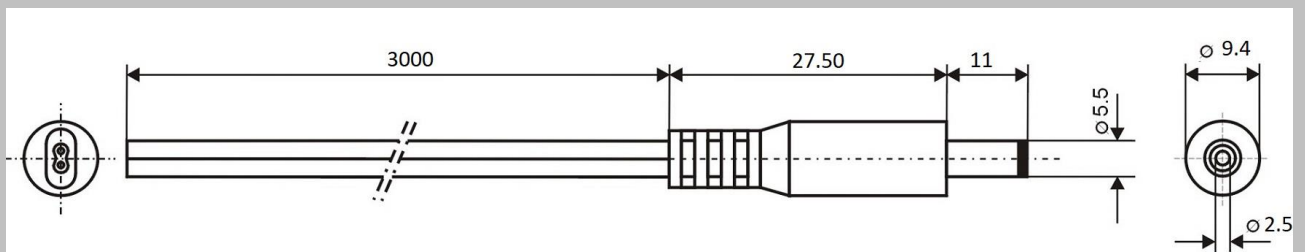

LOW VOLTAGE DC CABLE

Specification:

Model	DC.CAB.8610.0300
DC Plug	5.5/2.5 mm
Recommended voltage	0 - 48V
Max Current	5 A
Dielectric Strength	500 VDC
Operating temperature	-25°C to +70°C
Cord Length	3000 mm
Cable Diameter	2,00 x 4,10 mm
Wire Diameter	2x0,5mm ²
ROHS	+