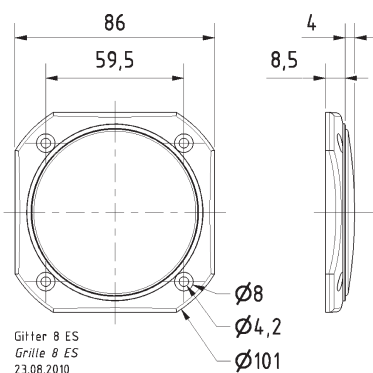

Art. No. 4639 **Gitter / Grille FR 87**

Schutzgitter aus schwarzem Kunststoff.
Auf Anfrage auch in anderen Farben lackiert erhältlich.

Protective grille made of black plastics.
Can be supplied painted in other colours on request.

Passend für/Suitable for: FR 87, SL 87 WPM