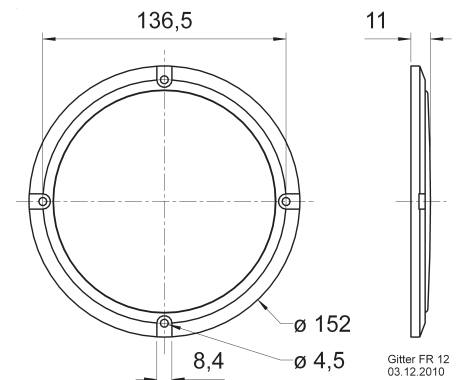

Protective grille made of black painted metal. Decoration ring made of black plastics.
Can be supplied painted in other colours on request.

Passend für/Suitable for: FR 12

Gitter FR 12
03.12.2010

Art. No. 4744 **Gitter / Grille 10 PL**