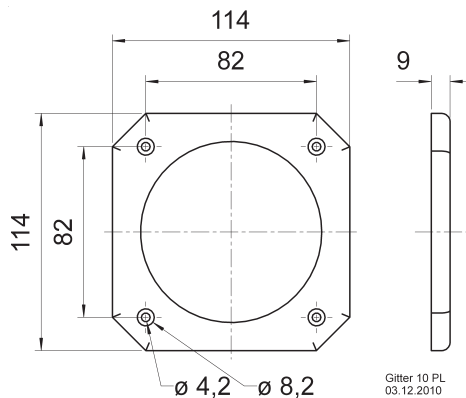

Protective grille made of black painted metal. Decoration ring made of black plastics.
Can be supplied painted in other colours on request.

Passend für/Suitable for: FR 12

Gitter FR 12
03.12.2010

Art. No. 4744 **Gitter / Grille 10 PL**