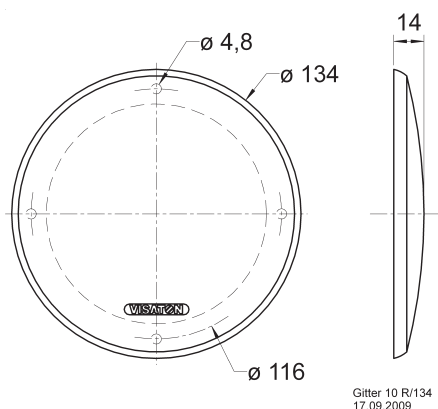

Art. No. 4669 – RAL 9006 **Gitter / Grille 10 R/134**