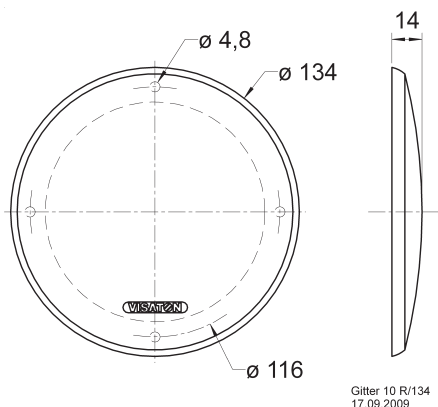

Art. No. 4770 – schwarz/chrom / black/chrome **Gitter / Grille 10 R/134**