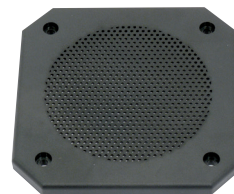

Schutzgitter aus schwarzem Kunststoff.
Auf Anfrage auch in anderen Farben lackiert erhältlich.

Protective grille made of black plastics.
Can be supplied painted in other colours on request.

Passend für/Suitable for: FR 10, FR 10 HM, FR 10 HMP, FR 10 F, FX 10, KT 100 V, R 10 S, R 10 S TE, R 10 S-TR, R 10 SC, R 10 SC spezial