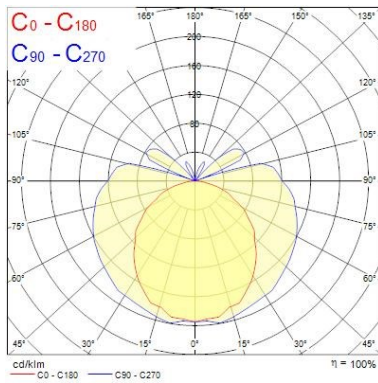

SylMirror SYLMIRROR LED FLUTE IP44 WW 0043235

Packaging

Single packaging type	Carton
Product EAN number	5410288432359
Packaging single length / height (cm)	41.0
Packaging single width (cm)	13.0
Packaging single depth (cm)	6.5
DUN14 (outer)	15410288432356
Units per outer package	6
Packaging outer length / height (cm)	43.0
Packaging outer width (cm)	41.0
Packaging outer depth (cm)	15.5

PHOTOMETRY

TECHNICAL DRAWINGS