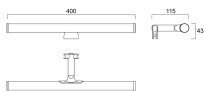

TECHNICAL DRAWINGS