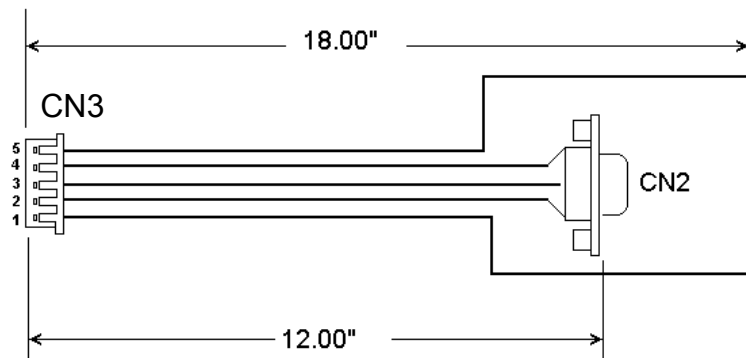

Touch Panel Accessories

Controller Board Interface Cables

- **CABLE/RTP/USB/DT:** USB Host Interface Cable for NC01850-B045RS (Dual Touch, 4-wire)
- **CABLE/RTP/USB:** USB Host Interface Cable for NC01850-B010RS (4-wire) and NC01850-B020RS (7-wire)
- **CABLE/RTP/RS232:** Serial Host Interface Cable for N16B-0558-B270 (4-wire) and N16B-0558-B280 (7-wire)

These cables are offered as a convenience to customers prototyping, testing, and small production lot use.

■ **CABLE / RTP / USB / DT**

PIN OUT			
Color (ref)	CN2 POS	SIGNAL	CN1 POS
Red	1	VCC	1
White	2	D-	2
Green	3	D+	3
Black	4	GND	4
Black	5	FR GND	CAN
N/C	6	N/A	5-9

Controller Board Interface Cables

■ CABLE / RTP / USB

PIN OUT			
Color (ref)	CN2 POS	SIGNAL	CN1 POS
Red	1	VCC	1
Green	2	D+	3
White	3	D-	2
Black	4	GND	4
Black	5	FR GND	CAN

■ CABLE / RTP / RS232

Fujitsu Components International Headquarter Offices