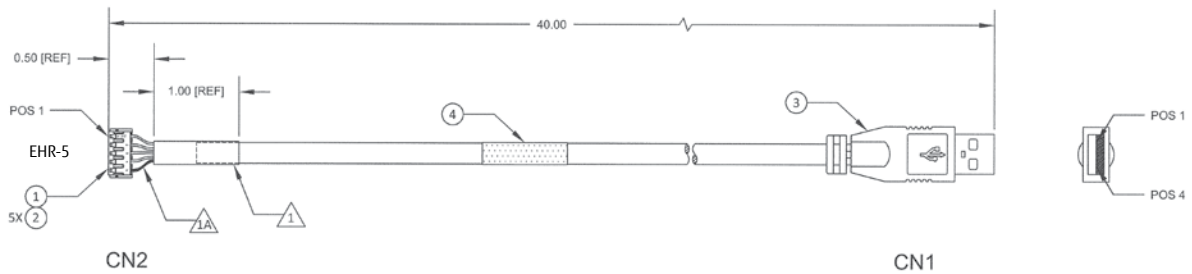

Controller Board Interface Cables

■ CABLE / RTP / USB

PIN OUT			
Color (ref)	CN2 POS	SIGNAL	CN1 POS
Red	1	VCC	1
Green	2	D+	3
White	3	D-	2
Black	4	GND	4
Black	5	FR GND	CAN