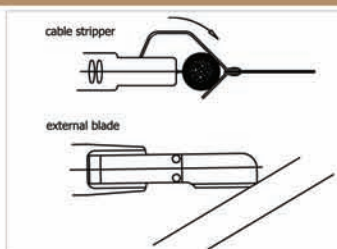

SC 2/S

SC 2/S: Cable stripper with adjustable internal blade for Ø 8-28mm cables. Supplied with internal spare blade.

Order code	ESD Order code	Cables Ø mm	Weight (gr)	Lenght (mm)
SC 2/S	-	8-28	70	140

SC 3/1C

SC 3/1C: Cable stripper with adjustable internal blade and external single sided knife. For Ø 8-28mm cables. Supplied with internal spare blade. We suggest to purchase this tool together with the protective cover.

Order code	ESD Order code	Cables Ø mm	Weight (gr)	Lenght (mm)
SC 3/1C	-	8-28	80	190

SC 4/2C

SC 4/2C: Cable stripper with adjustable internal blade and external single sided knife with hook. For Ø 8-28mm cables. Supplied with internal spare blade. We suggest to purchase this tool together with the protective cover.

Order code	ESD Order code	Cables Ø mm	Weight (gr)	Lenght (mm)
SC 4/2C	-	8-28	80	177

SC 5/ST

SC 5/ST: Cable stripper with adjustable internal blade for Ø 28-35mm cables. Supplied with internal spare blade.