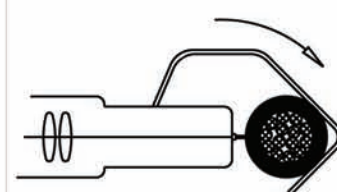

Cable strippers adjustable with and without knife

cable strippers

Order code	Cable (Ø mm)	Weight (gr)	Lenght (mm)	Notes
SC 1/S	4-16	70	140	cable stripper with adjustable internal blade
SC 2/S	8-28	70	140	cable stripper with adjustable internal blade
SC 3/1C	8-28	80	190	cable stripper with adjustable internal blade and external knife
SC 4/2C	8-28	80	177	cable stripper with adjustable internal blade and external knife with hook
SC 5/ST	28-35	66	150	cable stripper with adjustable internal blade
SC 6/ST	35-50	73	165	cable stripper with adjustable internal blade

Cable strippers adjustable with and without knife

SC 1/S

SC 1/S: Cable stripper with adjustable internal blade for Ø 4-16mm cables. Supplied with internal spare blade.

Order code	ESD Order code	Cables Ø mm	Weight (gr)	Lenght (mm)
SC 1/S	-	4-16	70	140

SC 2/S

SC 2/S: Cable stripper with adjustable internal blade for Ø 8-28mm cables. Supplied with internal spare blade.

Order code	ESD Order code	Cables Ø mm	Weight (gr)	Lenght (mm)
SC 2/S	-	8-28	70	140

SC 3/1C

SC 3/1C: Cable stripper with adjustable internal blade and external single sided knife. For Ø 8-28mm cables. Supplied with internal spare blade. We suggest to purchase this tool together with the protective cover.