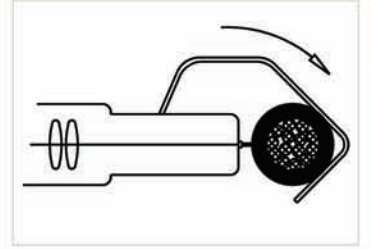

SC 3/1C: Cable stripper with adjustable internal blade and external single sided knife. For Ø 8-28mm cables. Supplied with internal spare blade. We suggest to purchase this tool together with the protective cover.

Order code	ESD Order code	Cables Ø mm	Weight (gr)	Lenght (mm)
SC 3/1C	-	8-28	80	190

SC 4/2C

SC 4/2C: Cable stripper with adjustable internal blade and external single sided knife with hook. For Ø 8-28mm cables. Supplied with internal spare blade. We suggest to purchase this tool together with the protective cover.

Order code	ESD Order code	Cables Ø mm	Weight (gr)	Lenght (mm)
SC 4/2C	-	8-28	80	177

SC 5/ST

SC 5/ST: Cable stripper with adjustable internal blade for Ø 28-35mm cables. Supplied with internal spare blade.

Order code	ESD Order code	Cables Ø mm	Weight (gr)	Lenght (mm)
SC 5/ST	-	28-35	66	150

SC 6/ST

SC 6/ST: Cable stripper with adjustable internal blade for Ø 35-50mm cables. Supplied with internal spare blade.