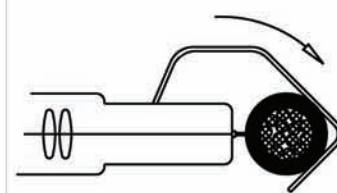

Cable strippers adjustable with and without knife

cable strippers

Order code	Cable (Ø mm)	Weight (gr)	Lenght (mm)	Notes
SC 1/S	4-16	70	140	cable stripper with adjustable internal blade
SC 2/S	8-28	70	140	cable stripper with adjustable internal blade
SC 3/1C	8-28	80	190	cable stripper with adjustable internal blade and external knife
SC 4/2C	8-28	80	177	cable stripper with adjustable internal blade and external knife with hook
SC 5/ST	28-35	66	150	cable stripper with adjustable internal blade
SC 6/ST	35-50	73	165	cable stripper with adjustable internal blade

Cable strippers adjustable with and without knife

SC 1/S

SC 1/S: Cable stripper with adjustable internal blade for Ø 4-16mm cables. Supplied with internal spare blade.

Order code	ESD Order code	Cables Ø mm	Weight (gr)	Lenght (mm)
SC 1/S	-	4-16	70	140

SC 2/S

SC 2/S: Cable stripper with adjustable internal blade for Ø 8-28mm cables. Supplied with internal spare blade.

Order code	ESD Order code	Cables Ø mm	Weight (gr)	Lenght (mm)
SC 2/S	-	8-28	70	140

SC 3/1C

SC 3/1C: Cable stripper with adjustable internal blade and external single sided knife. For Ø 8-28mm cables. Supplied with internal spare blade. We suggest to purchase this tool together with the protective cover.