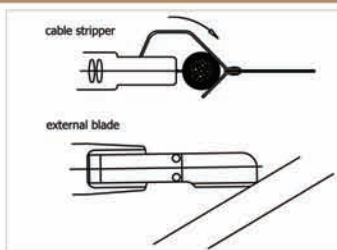

Cable strippers adjustable with and without knife

SC 1/S

SC 1/S: Cable stripper with adjustable internal blade for Ø 4-16mm cables. Supplied with internal spare blade.

Order code	ESD Order code	Cables Ø mm	Weight (gr)	Lenght (mm)
SC 1/S	-	4-16	70	140

SC 2/S

SC 2/S: Cable stripper with adjustable internal blade for Ø 8-28mm cables. Supplied with internal spare blade.

Order code	ESD Order code	Cables Ø mm	Weight (gr)	Lenght (mm)
SC 2/S	-	8-28	70	140

SC 3/1C

SC 3/1C: Cable stripper with adjustable internal blade and external single sided knife. For Ø 8-28mm cables. Supplied with internal spare blade. We suggest to purchase this tool together with the protective cover.

Order code	ESD Order code	Cables Ø mm	Weight (gr)	Lenght (mm)
SC 3/1C	-	8-28	80	190

SC 4/2C

SC 4/2C: Cable stripper with adjustable internal blade and external single sided knife with hook. For Ø 8-28mm cables. Supplied with internal spare blade. We suggest to purchase this tool together with the protective cover.