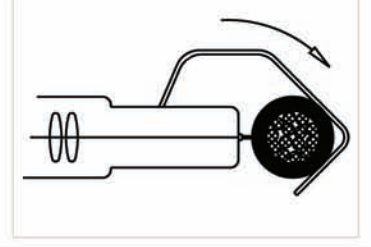

SC 3/1C: Cable stripper with adjustable internal blade and external single sided knife. For Ø 8-28mm cables. Supplied with internal spare blade. We suggest to purchase this tool together with the protective cover.

Order code	ESD Order code	Cables Ø mm	Weight (gr)	Lenght (mm)
SC 3/1C	-	8-28	80	190

SC 4/2C

SC 4/2C: Cable stripper with adjustable internal blade and external single sided knife with hook. For Ø 8-28mm cables. Supplied with internal spare blade. We suggest to purchase this tool together with the protective cover.

Order code	ESD Order code	Cables Ø mm	Weight (gr)	Lenght (mm)
SC 4/2C	-	8-28	80	177

SC 5/ST

SC 5/ST: Cable stripper with adjustable internal blade for Ø 28-35mm cables. Supplied with internal spare blade.

Order code	ESD Order code	Cables Ø mm	Weight (gr)	Lenght (mm)
SC 5/ST	-	28-35	66	150

SC 6/ST

SC 6/ST: Cable stripper with adjustable internal blade for Ø 35-50mm cables. Supplied with internal spare blade.