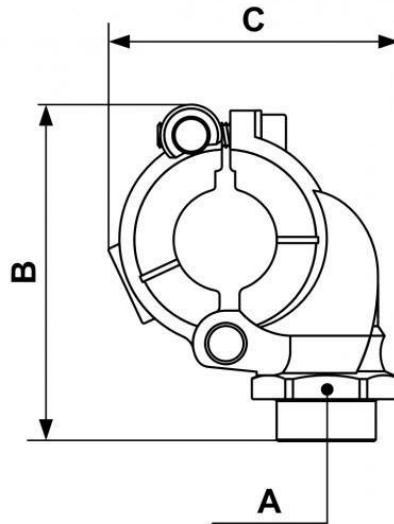

PPS1 BT - Aluminium female thread tapping flange

Description		
Reference	For pipe OD (mm)	BSPP female thread
PPS1 BT2517	25	G 3/8
PPS1 BT2512	25	G 1/2
PPS1 BT3212	32	G 1/2
PPS1 BT3227	32	G 3/4
PPS1 BT4012	40	G 1/2
PPS1 BT4027	40	G 3/4
PPS1 BT4034	40	G 1
PPS1 BT5012	50	G 1/2

Reference	For pipe OD (mm)	BSPF female thread
PPS1 BT5027	50	G 3/4
PPS1 BT5034	50	G 1
PPS1 BT6312	63	G 1/2
PPS1 BT6327	63	G 3/4
PPS1 BT6334	63	G 1
PPS1 BT8012	80	G 1/2
PPS1 BT8027	80	G 3/4
PPS1 BT8034	80	G 1

Dimensions

Reference	A mm	B mm	C mm
PPS1 BT2517	32	82	70
PPS1 BT2512	32	82	70
PPS1 BT3212	32	82	70
PPS1 BT3227	32	84	70
PPS1 BT4012	44	110	102
PPS1 BT4027	44	110	102
PPS1 BT4034	44	110	102

Reference	A mm	B mm	C mm
PPS1 BT5012	44	110	102
PPS1 BT5027	44	110	102
PPS1 BT5034	44	110	102
PPS1 BT6312	57	161	147
PPS1 BT6327	57	161	147
PPS1 BT6334	57	162	147
PPS1 BT8012	57	161	147
PPS1 BT8027	57	161	147
PPS1 BT8034	57	162	147