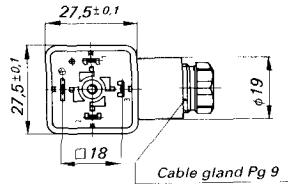

GDM series
3-pole + ⊕
 DIN 43 650-A/ - AF 3-Pg...
 and ISO 4400

**GDM 3009/
 GDM 3009 J**

**GDM 3011/
 GDM 3011 J**

GDMC 3011

Electrical data, refer to page 137

Technical data

Design/ Description	Cable socket DIN 43 650 - AF 3-Pg 9	Cable socket DIN 43 650 - AF 3-Pg 11	Cable socket to DIN 43 650, type AF, version 2 + ⊕ Available without contact assignment in compartment 3.
Number of poles	3 + ⊕	3 + ⊕	3 + ⊕/2 + ⊕
Type of connection	screw	screw	crimp (cable cross-sect. 0.5 - 1.5 mm ²)
Cable gland	Pg 9	Pg 11	Pg 11
Outer lead diameter	4.5 - 7 mm	6 - 11.5 mm	6 - 11.5 mm
Scope of supply	1 cable socket 1 central screw M 3 x 35	1 cable socket 1 central screw M 3 x 35	1 cable socket, 1 central screw M 3 x 35, 4 crimp. cont. RBC 630, install. instructions on polyth. bag
Colour of casing	grey = code letter A 14 black = code letter B 12	grey = code letter A 14 black = code letter B 12	grey = code letter A 14 black = code letter B 12
Can be plugged into	GSA 3..., GSE 3..., GSP 3..., GSR 300, GSC 3..., GSC 300, GSAZ 2..., GSAZ 3..., GSCZ 300, GSZ 3...	GSA 3..., GSE 3..., GSP 3..., GSR 300, GSC 3..., GSC 300, GSAZ 2..., GSAZ 3..., GSCZ 300, GSZ 3...	GSA 3..., GSE 3..., GSP 3..., GSR 300, GSA 2..., GSE 3..., GSC 3..., GSC 300, GSP 2..., GSR 200, GSAZ 200, GSAZ 300, GSCZ 300, GSZ 3...

Order data

Type		GDM 3009	GDM 3009 J	GDM 3011	GDM 3011 J	GDMC 3011
Order number	black	931 969-100	932 214-100	931 952-100	932 109-100	931 963-100
	grey	931 969-106	932 214-106	931 952-106	932 109-106	931 963-106
Quantity boxed		200 each	200 each	200 each	200 each	200 each

Accessories – must be ordered separately

	Page	Type	Order no.	Type	Order no.	Type	Order no.
Knurled screw	142	GDM 3011-8	732 574-001	GDM 3011-8	732 574-001	GDM 3011-8	732 574-001
Profiled gasket (NBR)	170	GDM 3-16	731 531-002	GDM 3-16	731 531-002	GDM 3-16	731 531-002
Flat gasket (MPQ)	170	GDM 3-17	731 740-002	GDM 3-17	731 740-002	GDM 3-17	731 740-002