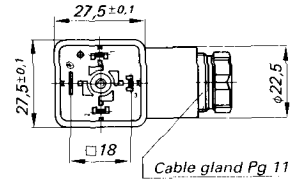

GDM series
3-pole + ⊕
 DIN 43 650-A/ - AF 3-Pg...
 and ISO 4400

**GDM 3009/
 GDM 3009 J**

**GDM 3011/
 GDM 3011 J**

GDMC 3011

Electrical data, refer to page 137

Technical data

Design/ Description	Cable socket DIN 43 650 - AF 3-Pg 9	Cable socket DIN 43 650 - AF 3-Pg 11	Cable socket to DIN 43 650, type AF, version 2 + ⊕ Available without contact assignment in compartment 3.
Number of poles	3 + ⊕	3 + ⊕	3 + ⊕/2 + ⊕
Type of connection	screw	screw	crimp (cable cross-sect. 0.5 - 1.5 mm ²)
Cable gland	Pg 9	Pg 11	Pg 11
Outer lead diameter	4.5 - 7 mm	6 - 11.5 mm	6 - 11.5 mm
Scope of supply	1 cable socket 1 central screw M 3 x 35	1 cable socket 1 central screw M 3 x 35	1 cable socket, 1 central screw M 3 x 35, 4 crimp. cont. RBC 630, install. instructions on polyth. bag
Colour of casing	grey = code letter A 14 black = code letter B 12	grey = code letter A 14 black = code letter B 12	grey = code letter A 14 black = code letter B 12
Can be plugged into	GSA 3..., GSE 3..., GSP 3..., GSR 300, GSC 3..., GSC 300, GSAZ 2..., GSAZ 3..., GSCZ 300, GSZ 3...	GSA 3..., GSE 3..., GSP 3..., GSR 300, GSC 3..., GSC 300, GSAZ 2..., GSAZ 3..., GSCZ 300, GSZ 3...	GSA 3..., GSE 3..., GSP 3..., GSR 300, GSA 2..., GSE 3..., GSC 3..., GSC 300, GSP 2..., GSR 200, GSAZ 200, GSAZ 300, GSCZ 300, GSZ 3...

Order data

Type		GDM 3009	GDM 3009 J	GDM 3011	GDM 3011 J	GDMC 3011
Order number	black	931 969-100	932 214-100	931 952-100	932 109-100	931 963-100
	grey	931 969-106	932 214-106	931 952-106	932 109-106	931 963-106
Quantity boxed		200 each	200 each	200 each	200 each	200 each

Accessories – must be ordered separately

	Page	Type	Order no.	Type	Order no.	Type	Order no.
Knurled screw	142	GDM 3011-8	732 574-001	GDM 3011-8	732 574-001	GDM 3011-8	732 574-001
Profiled gasket (NBR)	170	GDM 3-16	731 531-002	GDM 3-16	731 531-002	GDM 3-16	731 531-002
Flat gasket (MPQ)	170	GDM 3-17	731 740-002	GDM 3-17	731 740-002	GDM 3-17	731 740-002