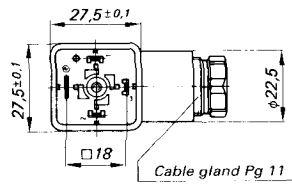

GDM series
3-pole + ⊕
 DIN 43 650-A/ - AF 3-Pg...
 and ISO 4400

**GDM 3009/
 GDM 3009 J**

**GDM 3011/
 GDM 3011 J**

GDMC 3011

Electrical data, refer to page 137

Technical data

Design/ Description	Cable socket DIN 43 650 - AF 3-Pg 9	Cable socket DIN 43 650 - AF 3-Pg 11	Cable socket to DIN 43 650, type AF, version 2 + ⊕ Available without contact assignment in compartment 3.
Number of poles	3 + ⊕	3 + ⊕	3 + ⊕/2 + ⊕
Type of connection	screw	screw	crimp (cable cross-sect. 0.5 - 1.5 mm ²)
Cable gland	Pg 9	Pg 11	Pg 11
Outer lead diameter	4.5 - 7 mm	6 - 11.5 mm	6 - 11.5 mm
Scope of supply	1 cable socket 1 central screw M 3 x 35	1 cable socket 1 central screw M 3 x 35	1 cable socket, 1 central screw M 3 x 35, 4 crimp. cont. RBC 630, install. instructions on polyth. bag
Colour of casing	grey = code letter A 14 black = code letter B 12	grey = code letter A 14 black = code letter B 12	grey = code letter A 14 black = code letter B 12
Can be plugged into	GSA 3..., GSE 3..., GSP 3..., GSR 300, GSC 3..., GSC 300, GSAZ 2..., GSAZ 3..., GSCZ 300, GSZ 3...	GSA 3..., GSE 3..., GSP 3..., GSR 300, GSC 3..., GSC 300, GSAZ 2..., GSAZ 3..., GSCZ 300, GSZ 3...	GSA 3..., GSE 3..., GSP 3..., GSR 300, GSA 2..., GSE 3..., GSC 3..., GSC 300, GSP 2..., GSR 200, GSAZ 200, GSAZ 300, GSCZ 300, GSZ 3...

Order data

Type		GDM 3009	GDM 3009 J	GDM 3011	GDM 3011 J	GDMC 3011
Order number	black	931 969-100	932 214-100	931 952-100	932 109-100	931 963-100
	grey	931 969-106	932 214-106	931 952-106	932 109-106	931 963-106
Quantity boxed		200 each	200 each	200 each	200 each	200 each

Accessories – must be ordered separately

	Page	Type	Order no.	Type	Order no.	Type	Order no.
Knurled screw	142	GDM 3011-8	732 574-001	GDM 3011-8	732 574-001	GDM 3011-8	732 574-001
Profiled gasket (NBR)	170	GDM 3-16	731 531-002	GDM 3-16	731 531-002	GDM 3-16	731 531-002
Flat gasket (MPQ)	170	GDM 3-17	731 740-002	GDM 3-17	731 740-002	GDM 3-17	731 740-002