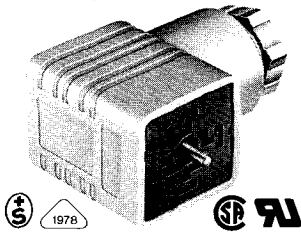

GDM series
3-pole + ⊕
 DIN 43 650-A/ - AF 3-Pg...
 and ISO 4400

**GDM 3009/
 GDM 3009 J**

**GDM 3011/
 GDM 3011 J**

GDMC 3011

Electrical data, refer to page 137

Technical data

Design/ Description	Cable socket DIN 43 650 - AF 3-Pg 9	Cable socket DIN 43 650 - AF 3-Pg 11	Cable socket to DIN 43 650, type AF, version 2 + ⊕ Available without contact assignment in compartment 3.
Number of poles	3 + ⊕	3 + ⊕	3 + ⊕/2 + ⊕
Type of connection	screw	screw	crimp (cable cross-sect. 0.5 - 1.5 mm ²)
Cable gland	Pg 9	Pg 11	Pg 11
Outer lead diameter	4.5 - 7 mm	6 - 11.5 mm	6 - 11.5 mm
Scope of supply	1 cable socket 1 central screw M 3 x 35	1 cable socket 1 central screw M 3 x 35	1 cable socket, 1 central screw M 3 x 35, 4 crimp. cont. RBC 630, install. instructions on polyth. bag
Colour of casing	grey = code letter A 14 black = code letter B 12	grey = code letter A 14 black = code letter B 12	grey = code letter A 14 black = code letter B 12
Can be plugged into	GSA 3..., GSE 3..., GSP 3..., GSR 300, GSC 3..., GSC 300, GSAZ 2..., GSAZ 3..., GSCZ 300, GSZ 3...	GSA 3..., GSE 3..., GSP 3..., GSR 300, GSC 3..., GSC 300, GSAZ 2..., GSAZ 3..., GSCZ 300, GSZ 3...	GSA 3..., GSE 3..., GSP 3..., GSR 300, GSA 2..., GSE 3..., GSC 3..., GSC 300, GSP 2..., GSR 200, GSAZ 200, GSAZ 300, GSCZ 300, GSZ 3...

Order data

Type		GDM 3009	GDM 3009 J	GDM 3011	GDM 3011 J	GDMC 3011
Order number	black	931 969-100	932 214-100	931 952-100	932 109-100	931 963-100
	grey	931 969-106	932 214-106	931 952-106	932 109-106	931 963-106
Quantity boxed		200 each	200 each	200 each	200 each	200 each