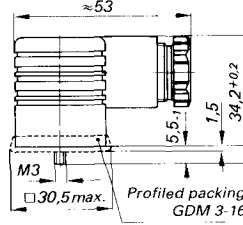

GDM series
3-pole + ⊕
 DIN 43 650-A/ - AF 3-Pg...
 and ISO 4400

**GDM 3009/
 GDM 3009 J**

**GDM 3011/
 GDM 3011 J**

GDMC 3011

Electrical data, refer to page 137

Technical data

Design/ Description	Cable socket DIN 43 650 - AF 3-Pg 9	Cable socket DIN 43 650 - AF 3-Pg 11	Cable socket to DIN 43 650, type AF, version 2 + ⊕ Available without contact assignment in compartment 3.
Number of poles	3 + ⊕	3 + ⊕	3 + ⊕/2 + ⊕
Type of connection	screw	screw	crimp (cable cross-sect. 0.5 - 1.5 mm ²)
Cable gland	Pg 9	Pg 11	Pg 11
Outer lead diameter	4.5 - 7 mm	6 - 11.5 mm	6 - 11.5 mm
Scope of supply	1 cable socket 1 central screw M 3 x 35	1 cable socket 1 central screw M 3 x 35	1 cable socket, 1 central screw M 3 x 35, 4 crimp. cont. RBC 630, install. instructions on polyth. bag
Colour of casing	grey = code letter A 14 black = code letter B 12	grey = code letter A 14 black = code letter B 12	grey = code letter A 14 black = code letter B 12
Can be plugged into	GSA 3..., GSE 3..., GSP 3..., GSR 300, GSC 3..., GSC 300, GSAZ 2..., GSAZ 3..., GSCZ 300, GSZ 3...	GSA 3..., GSE 3..., GSP 3..., GSR 300, GSC 3..., GSC 300, GSAZ 2..., GSAZ 3..., GSCZ 300, GSZ 3...	GSA 3..., GSE 3..., GSP 3..., GSR 300, GSA 2..., GSE 3..., GSC 3..., GSC 300, GSP 2..., GSR 200, GSAZ 200, GSAZ 300, GSCZ 300, GSZ 3...

Order data

Type		GDM 3009	GDM 3009 J	GDM 3011	GDM 3011 J	GDMC 3011
Order number	black	931 969-100	932 214-100	931 952-100	932 109-100	931 963-100
	grey	931 969-106	932 214-106	931 952-106	932 109-106	931 963-106
Quantity boxed		200 each	200 each	200 each	200 each	200 each

Accessories – must be ordered separately

	Page	Type	Order no.	Type	Order no.	Type	Order no.
Knurled screw	142	GDM 3011-8	732 574-001	GDM 3011-8	732 574-001	GDM 3011-8	732 574-001
Profiled gasket (NBR)	170	GDM 3-16	731 531-002	GDM 3-16	731 531-002	GDM 3-16	731 531-002
Flat gasket (MPQ)	170	GDM 3-17	731 740-002	GDM 3-17	731 740-002	GDM 3-17	731 740-002