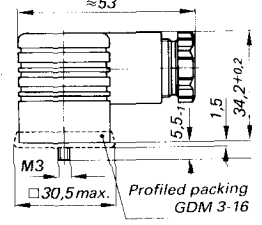

GDM series
3-pole + ⊕
 DIN 43 650-A/ - AF 3-Pg...
 and ISO 4400

**GDM 3009/
 GDM 3009 J**

**GDM 3011/
 GDM 3011 J**

GDMC 3011

Electrical data, refer to page 137

Technical data

Design/ Description	Cable socket DIN 43 650 - AF 3-Pg 9	Cable socket DIN 43 650 - AF 3-Pg 11	Cable socket to DIN 43 650, type AF, version 2 + ⊕ Available without contact assignment in compartment 3.
Number of poles	3 + ⊕	3 + ⊕	3 + ⊕/2 + ⊕
Type of connection	screw	screw	crimp (cable cross-sect. 0.5 - 1.5 mm ²)
Cable gland	Pg 9	Pg 11	Pg 11
Outer lead diameter	4.5 - 7 mm	6 - 11.5 mm	6 - 11.5 mm
Scope of supply	1 cable socket 1 central screw M 3 x 35	1 cable socket 1 central screw M 3 x 35	1 cable socket, 1 central screw M 3 x 35, 4 crimp. cont. RBC 630, install. instructions on polyth. bag
Colour of casing	grey = code letter A 14 black = code letter B 12	grey = code letter A 14 black = code letter B 12	grey = code letter A 14 black = code letter B 12
Can be plugged into	GSA 3..., GSE 3..., GSP 3..., GSR 300, GSC 3..., GSC 300, GSAZ 2..., GSAZ 3..., GSCZ 300, GSZ 3...	GSA 3..., GSE 3..., GSP 3..., GSR 300, GSC 3..., GSC 300, GSAZ 2..., GSAZ 3..., GSCZ 300, GSZ 3...	GSA 3..., GSE 3..., GSP 3..., GSR 300, GSA 2..., GSE 3..., GSC 3..., GSC 300, GSP 2..., GSR 200, GSAZ 200, GSAZ 300, GSCZ 300, GSZ 3...

Order data

Type		GDM 3009	GDM 3009 J	GDM 3011	GDM 3011 J	GDMC 3011
Order number	black	931 969-100	932 214-100	931 952-100	932 109-100	931 963-100
	grey	931 969-106	932 214-106	931 952-106	932 109-106	931 963-106
Quantity boxed		200 each	200 each	200 each	200 each	200 each

Accessories – must be ordered separately

	Page	Type	Order no.	Type	Order no.	Type	Order no.
Knurled screw	142	GDM 3011-8	732 574-001	GDM 3011-8	732 574-001	GDM 3011-8	732 574-001
Profiled gasket (NBR)	170	GDM 3-16	731 531-002	GDM 3-16	731 531-002	GDM 3-16	731 531-002
Flat gasket (MPQ)	170	GDM 3-17	731 740-002	GDM 3-17	731 740-002	GDM 3-17	731 740-002