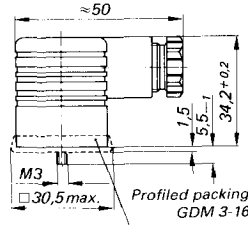

GDM series
3-pole + ⊕
 DIN 43 650-A/ - AF 3-Pg...
 and ISO 4400

**GDM 3009/
 GDM 3009 J**

**GDM 3011/
 GDM 3011 J**

GDMC 3011

Electrical data, refer to page 137

Technical data

Design/ Description	Cable socket DIN 43 650 - AF 3-Pg 9	Cable socket DIN 43 650 - AF 3-Pg 11	Cable socket to DIN 43 650, type AF, version 2 + ⊕ Available without contact assignment in compartment 3.
Number of poles	3 + ⊕	3 + ⊕	3 + ⊕/2 + ⊕
Type of connection	screw	screw	crimp (cable cross-sect. 0.5 - 1.5 mm ²)
Cable gland	Pg 9	Pg 11	Pg 11
Outer lead diameter	4.5 - 7 mm	6 - 11.5 mm	6 - 11.5 mm
Scope of supply	1 cable socket 1 central screw M 3 x 35	1 cable socket 1 central screw M 3 x 35	1 cable socket, 1 central screw M 3 x 35, 4 crimp. cont. RBC 630, install. instructions on polyth. bag
Colour of casing	grey = code letter A 14 black = code letter B 12	grey = code letter A 14 black = code letter B 12	grey = code letter A 14 black = code letter B 12
Can be plugged into	GSA 3..., GSE 3..., GSP 3..., GSR 300, GSC 3..., GSC 300, GSAZ 2..., GSAZ 3..., GSCZ 300, GSZ 3...	GSA 3..., GSE 3..., GSP 3..., GSR 300, GSC 3..., GSC 300, GSAZ 2..., GSAZ 3..., GSCZ 300, GSZ 3...	GSA 3..., GSE 3..., GSP 3..., GSR 300, GSA 2..., GSE 3..., GSC 3..., GSC 300, GSP 2..., GSR 200, GSAZ 200, GSAZ 300, GSCZ 300, GSZ 3...

Order data

Type		GDM 3009	GDM 3009 J	GDM 3011	GDM 3011 J	GDMC 3011
Order number	black	931 969-100	932 214-100	931 952-100	932 109-100	931 963-100
	grey	931 969-106	932 214-106	931 952-106	932 109-106	931 963-106
Quantity boxed		200 each	200 each	200 each	200 each	200 each

Accessories – must be ordered separately

	Page	Type	Order no.	Type	Order no.	Type	Order no.
Knurled screw	142	GDM 3011-8	732 574-001	GDM 3011-8	732 574-001	GDM 3011-8	732 574-001
Profiled gasket (NBR)	170	GDM 3-16	731 531-002	GDM 3-16	731 531-002	GDM 3-16	731 531-002
Flat gasket (MPQ)	170	GDM 3-17	731 740-002	GDM 3-17	731 740-002	GDM 3-17	731 740-002