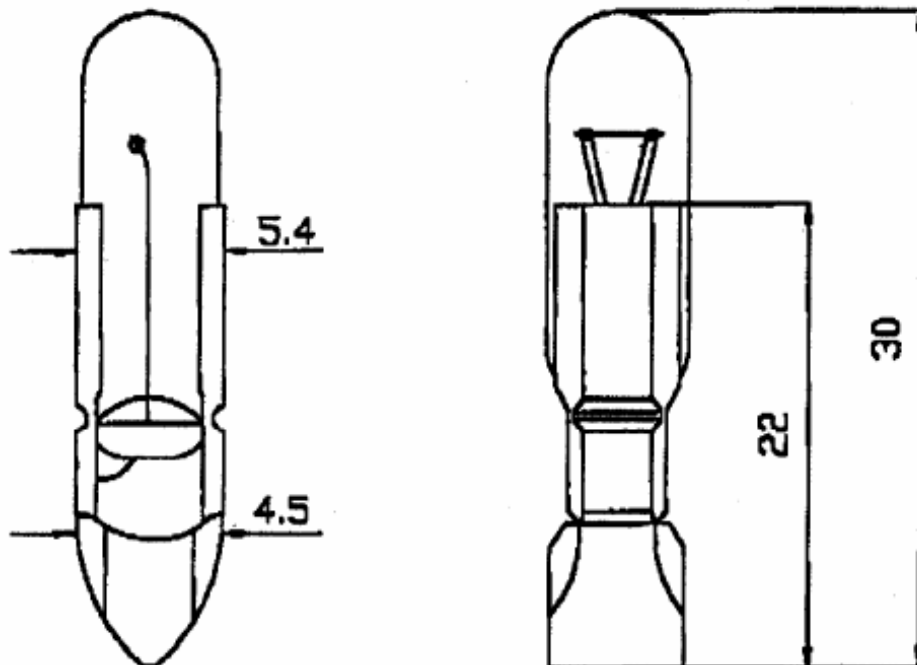

## Datasheet

### Telephone Slide Filament Indicator Lamp, Clear, 12V, 100mA, 5000h

RS Stock number [564-453](#)

Drawing (mm):

## Specifications:

Voltage:	6V
Amperage:	200mA $\pm$ 10%
Filament Type:	C-2R
	Vacuum Type
Life Hours:	5000Hrs