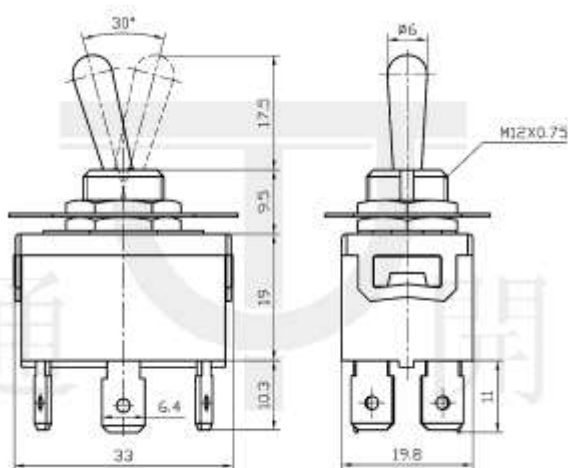

Medium Toggle Switch

Q-634

TYPE: **KN3(C)-202AP**

SPECIFICATIONS

Rating: 10A 125V AC; 6A 250V AC
Contact R: 50mΩ max
Insulation R: 500V DC 100MΩ min
Dielectric Strength: 1 Minute 1500V AC
Operating Temperature: -25°C ~ +85°C
Electrical Life: 10, 000 Cycles

Outline Drawing