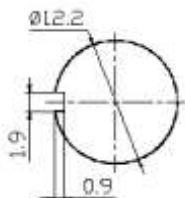

Medium Toggle Switch

Q-634

TYPE: **KN3(C)-202AP**

SPECIFICATIONS

Rating: 10A 125V AC; 6A 250V AC
Contact R: 50mΩ max
Insulation R: 500V DC 100MΩ min
Dielectric Strength: 1 Minute 1500V AC
Operating Temperature: -25°C ~ +85°C
Electrical Life: 10, 000 Cycles

Mounting

107023, Москва, ул. Буженинова, д. 16
телефон: (495) 963-6120
факс: (495) 963-4994
e-mail: quartz1@quartz1.ru

111123, Москва, шоссе Энтузиастов, д31
телефон/факс: (495) 788-8899 *многоканальный*
e-mail: mqz@quartz1.ru