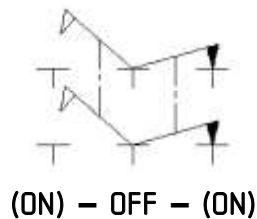

Circuitry

107023, Москва, ул. Буженинова, д. 16
телефон: (495) 963-6120
факс: (495) 963-4994
e-mail: quartz1@quartz1.ru

111123, Москва, шоссе Энтузиастов, д31
телефон/факс: (495) 788-8899 *многоканальный*
e-mail: mqz@quartz1.ru