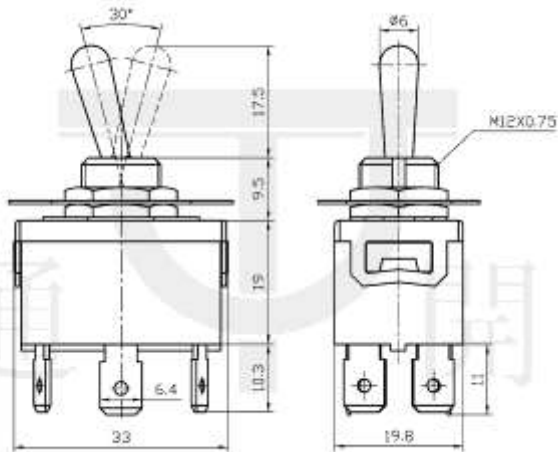

Medium Toggle Switch

Q-10274

TYPE: **KN3(C)-223AP**

SPECIFICATIONS

Rating: 10A 125V AC; 6A 250V AC
Contact R: 50mΩ max
Insulation R: 500V DC 100MΩ min
Dielectric Strength: 1 Minute 1500V AC
Operating Temperature: -25°C ~ +85°C
Electrical Life: 10, 000 Cycles

Outline Drawing