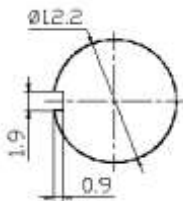

Medium Toggle Switch

Q-10274

TYPE: **KN3(C)-223AP**

SPECIFICATIONS

Rating: 10A 125V AC; 6A 250V AC
Contact R: 50mΩ max
Insulation R: 500V DC 100MΩ min
Dielectric Strength: 1 Minute 1500V AC
Operating Temperature: -25°C ~ +85°C
Electrical Life: 10, 000 Cycles

Mounting

107023, Москва, ул. Буженинова, д. 16
телефон: (495) 963-6120
факс: (495) 963-4994
e-mail: quartz1@quartz1.ru

111123, Москва, шоссе Энтузиастов, д31
телефон/факс: (495) 788-8899 *многоканальный*
e-mail: mqz@quartz1.ru