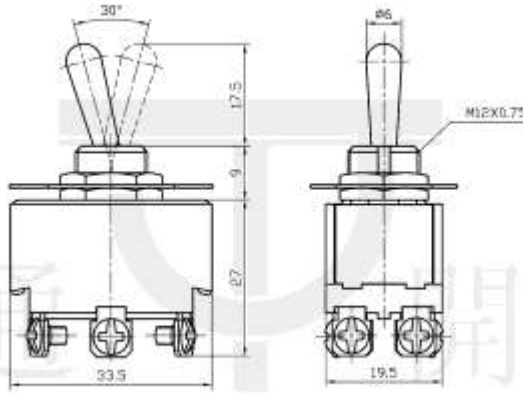

Medium Toggle Switch

Q-1310

TYPE: **KN3(B)-203A**

SPECIFICATIONS

Rating: 20A 125V AC; 10A 250V AC; 1 1/2HP 125-250V AC
Contact R: 50mΩ max
Insulation R: 500V DC 100MΩ min
Dielectric Strength: 1 Minute 1500V AC
Operating Temperature: -25°C ~ +85°C
Electrical Life: 6, 000 Cycles

Outline Drawing