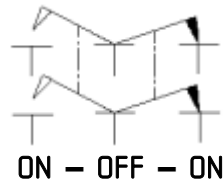

Circuitry

107023, Москва, ул. Буженинова, д. 16
телефон: (495) 963-6120
факс: (495) 963-4994
e-mail: quartz1@quartz1.ru

111123, Москва, шоссе Энтузиастов, д31
телефон/факс: (495) 788-8899 *многоканальный*
e-mail: mqz@quartz1.ru