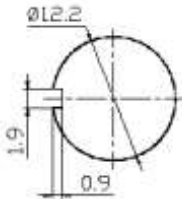

Medium Toggle Switch

Q-1310

TYPE: **KN3(B)-203A**

SPECIFICATIONS

Rating: 20A 125V AC; 10A 250V AC; 1 1/2HP 125-250V AC
Contact R: 50mΩ max
Insulation R: 500V DC 100MΩ min
Dielectric Strength: 1 Minute 1500V AC
Operating Temperature: -25°C ~ +85°C
Electrical Life: 6, 000 Cycles

Outline Drawing

Mounting

107023, Москва, ул. Буженинова, д. 16
телефон: (495) 963-6120
факс: (495) 963-4994
e-mail: quartz1@quartz1.ru

111123, Москва, шоссе Энтузиастов, д31
телефон/факс: (495) 788-8899 *многоканальный*
e-mail: mqz@quartz1.ru