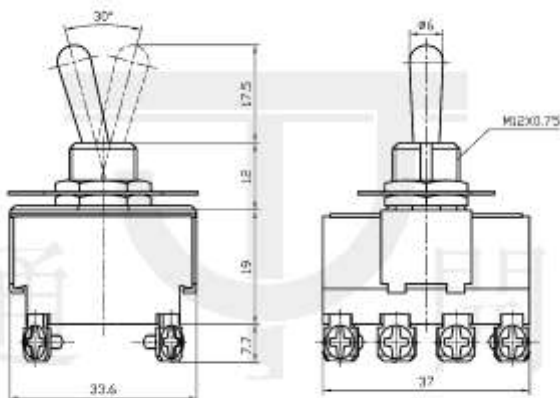

Medium Toggle Switch

Q-526

TYPE: **KN3(B)-401A**

SPECIFICATIONS

Rating: 10A 125V AC; 6A 250V AC
Contact R: 50mΩ max
Insulation R: 500V DC 100MΩ min
Dielectric Strength: 1 Minute 1500V AC
Operating Temperature: -25°C ~ +85°C
Electrical Life: 10, 000 Cycles

Outline Drawing