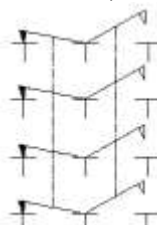

Circuitry

ON - OFF