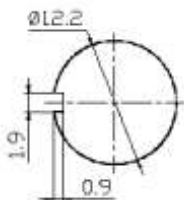

Medium Toggle Switch

Q-526

TYPE: **KN3(B)-401A**

SPECIFICATIONS

Rating: 10A 125V AC; 6A 250V AC
Contact R: 50mΩ max
Insulation R: 500V DC 100MΩ min
Dielectric Strength: 1 Minute 1500V AC
Operating Temperature: -25°C ~ +85°C
Electrical Life: 10, 000 Cycles

Mounting

ON - OFF

107023, Москва, ул. Буженинова, д. 16
телефон: (495) 963-6120
факс: (495) 963-4994
e-mail: quartz1@quartz1.ru

111123, Москва, шоссе Энтузиастов, д31
телефон/факс: (495) 788-8899 *многоканальный*
e-mail: mqz@quartz1.ru