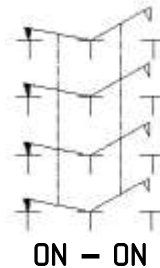

Circuitry

107023, Москва, ул. Буженинова, д. 16
телефон: (495) 963-6120
факс: (495) 963-4994
e-mail: quartz1@quartz1.ru

111123, Москва, шоссе Энтузиастов, д31
телефон/факс: (495) 788-8899 *многоканальный*
e-mail: mqz@quartz1.ru