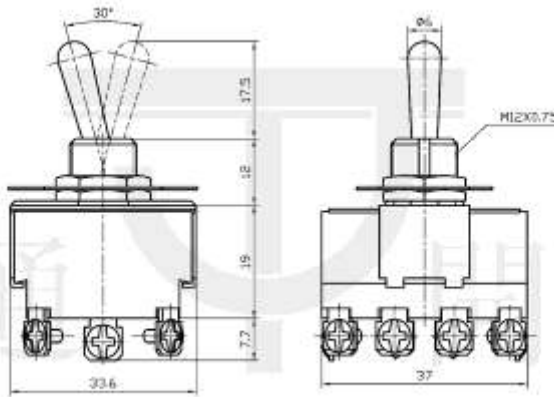

Medium Toggle Switch

Q-1335

TYPE: **KN3(B)-402A**

SPECIFICATIONS

Rating: 10A 125V AC; 6A 250V AC
Contact R: 50mΩ max
Insulation R: 500V DC 100MΩ min
Dielectric Strength: 1 Minute 1500V AC
Operating Temperature: -25°C ~ +85°C
Electrical Life: 10, 000 Cycles

Outline Drawing