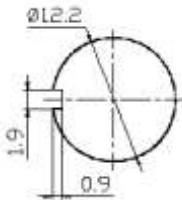

Medium Toggle Switch

Q-1335

TYPE: **KN3(B)-402A**

SPECIFICATIONS

Rating: 10A 125V AC; 6A 250V AC
Contact R: 50mΩ max
Insulation R: 500V DC 100MΩ min
Dielectric Strength: 1 Minute 1500V AC
Operating Temperature: -25°C ~ +85°C
Electrical Life: 10, 000 Cycles

Mounting

107023, Москва, ул. Буженинова, д. 16
телефон: (495) 963-6120
факс: (495) 963-4994
e-mail: quartz1@quartz1.ru

111123, Москва, шоссе Энтузиастов, д31
телефон/факс: (495) 788-8899 *многоканальный*
e-mail: mqz@quartz1.ru