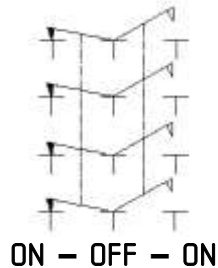

Circuitry

107023, Москва, ул. Буженинова, д. 16
телефон: (495) 963-6120
факс: (495) 963-4994
e-mail: quartz1@quartz1.ru

111123, Москва, шоссе Энтузиастов, д31
телефон/факс: (495) 788-8899 *многоканальный*
e-mail: mqz@quartz1.ru