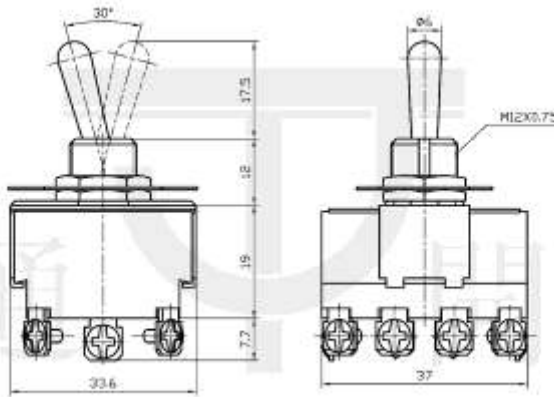

Medium Toggle Switch

Q-348

TYPE: **KN3(B)-403A**

SPECIFICATIONS

Rating: 10A 125V AC; 6A 250V AC
Contact R: 50mΩ max
Insulation R: 500V DC 100MΩ min
Dielectric Strength: 1 Minute 1500V AC
Operating Temperature: -25°C ~ +85°C
Electrical Life: 10, 000 Cycles

Outline Drawing