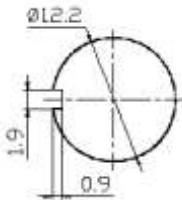

Medium Toggle Switch

Q-348

TYPE: **KN3(B)-403A**

SPECIFICATIONS

Rating: 10A 125V AC; 6A 250V AC
Contact R: 50mΩ max
Insulation R: 500V DC 100MΩ min
Dielectric Strength: 1 Minute 1500V AC
Operating Temperature: -25°C ~ +85°C
Electrical Life: 10, 000 Cycles

Mounting

107023, Москва, ул. Буженинова, д. 16
телефон: (495) 963-6120
факс: (495) 963-4994
e-mail: quartz1@quartz1.ru

111123, Москва, шоссе Энтузиастов, д31
телефон/факс: (495) 788-8899 *многоканальный*
e-mail: mqz@quartz1.ru