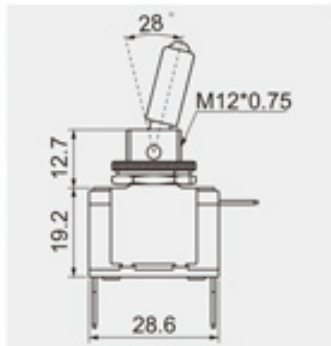

# R13-404 -

Ø 12.2  
 6 mm max

20A 12V DC  
 10A 24V DC

## FEATURES

- \* Double color LED available for plastic lever only.
- \* R13-404AL2: OFF red lighted, ON green lighted.

### TERMINAL

**0** **1**  .250" SQ